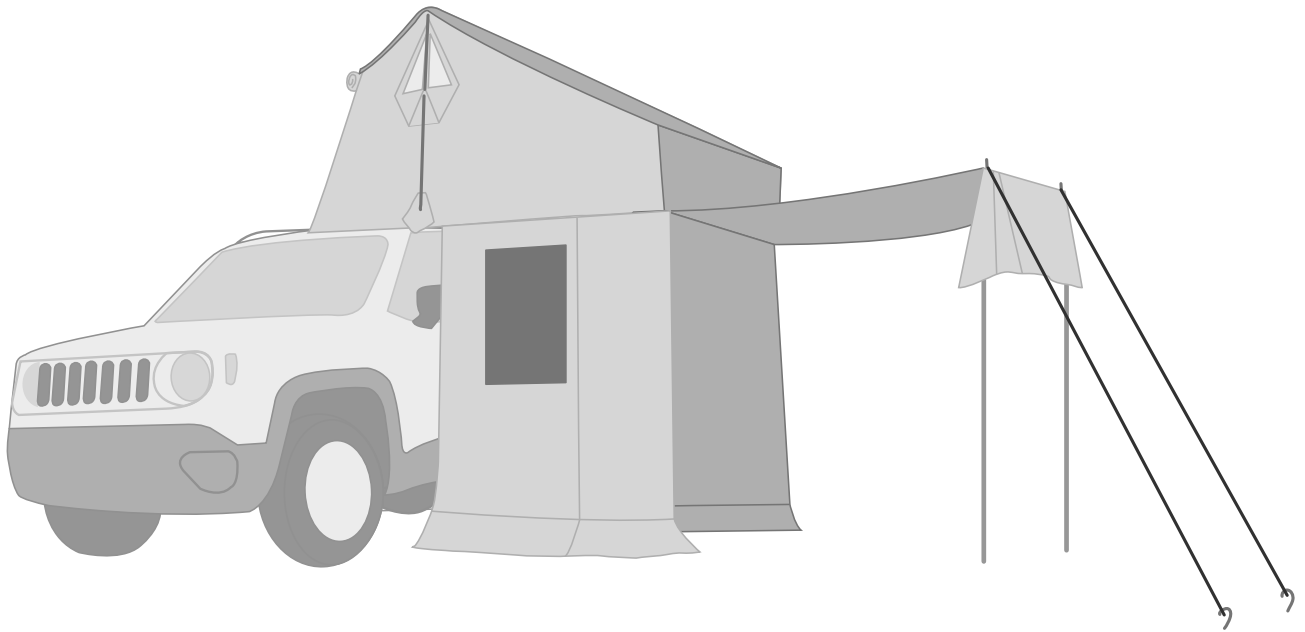

X1

X1

X1

X10

AUTOHOME® produced by
Zifer Italia Srl
Viale Risorgimento, 23
46017 Rivarolo Mantovano
(Mantova) Italy
Tel. +39 0376 99590
+39 0376 958164
Fax +39 0376 958088

AUTOHOME-OFFICIAL.COM
info@autohome.it