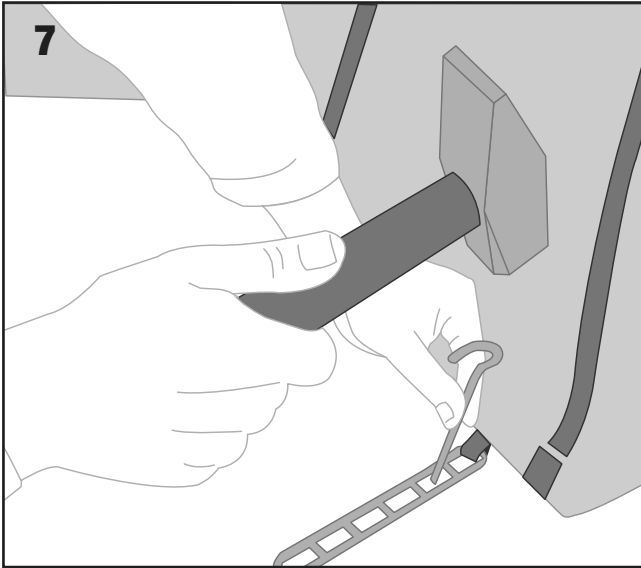

X1

X1

X1

X10

AUTOHOME® produced by
Zifer Italia Srl
Viale Risorgimento, 23
46017 Rivarolo Mantovano
(Mantova) Italy
Tel. +39 0376 99590
+39 0376 958164
Fax +39 0376 958088

AUTOHOME-OFFICIAL.COM
info@autohome.it