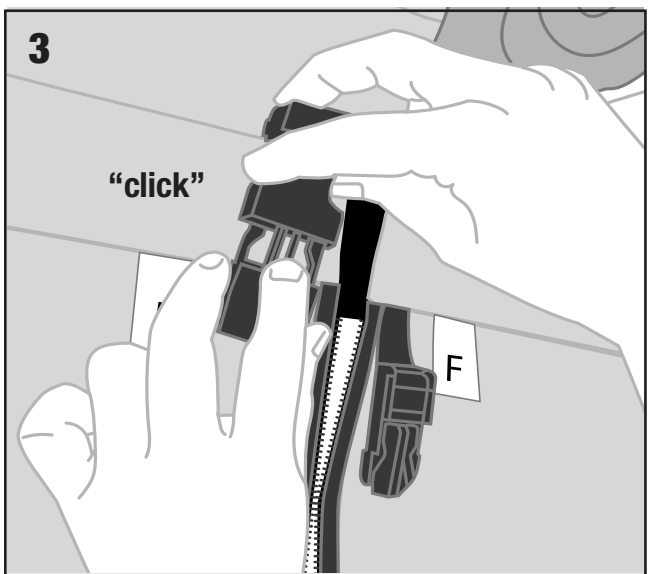

X1

X1

X1

X10

AUTOHOME® produced by
Zifer Italia Srl
Viale Risorgimento, 23
46017 Rivarolo Mantovano
(Mantova) Italy
Tel. +39 0376 99590
+39 0376 958164
Fax +39 0376 958088

AUTOHOME-OFFICIAL.COM
info@autohome.it