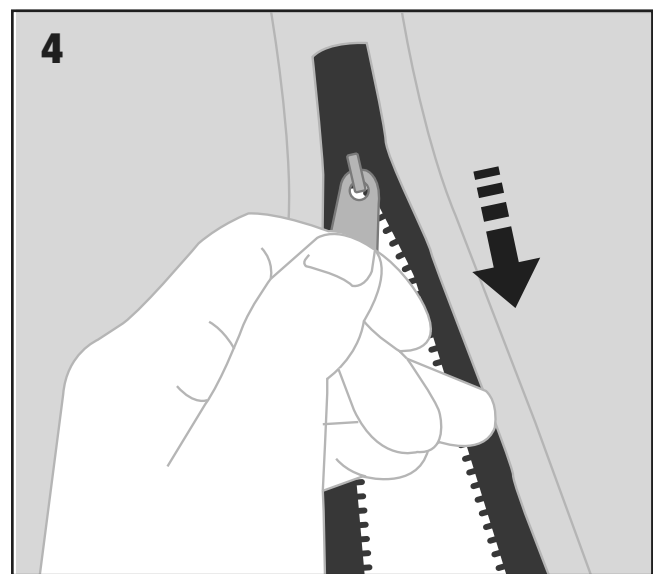

X1

X1

X1

X10

AUTOHOME® produced by
Zifer Italia Srl
Viale Risorgimento, 23
46017 Rivarolo Mantovano
(Mantova) Italy
Tel. +39 0376 99590
+39 0376 958164
Fax +39 0376 958088

AUTOHOME-OFFICIAL.COM
info@autohome.it