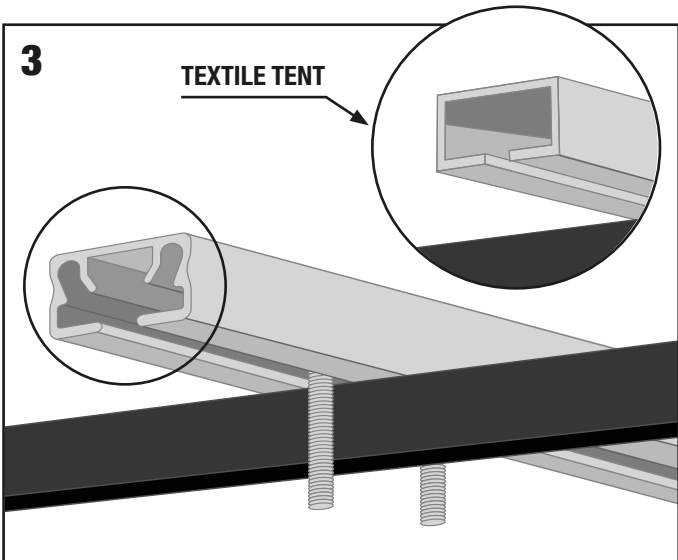

STANDARD CLAMPS

Assembly • Montaggio • Montage • Montage

UP

UNDER

AUTOHOME[®] produced by
 Zifer Italia Srl
 Viale Risorgimento, 23
 46017 Rivarolo Mantovano (Mantova) Italy
 Tel. +39 0376 99590, +39 0376 958164
 Fax +39 0376 958088
AUTOHOME-OFFICIAL.COM
 info@autohome.