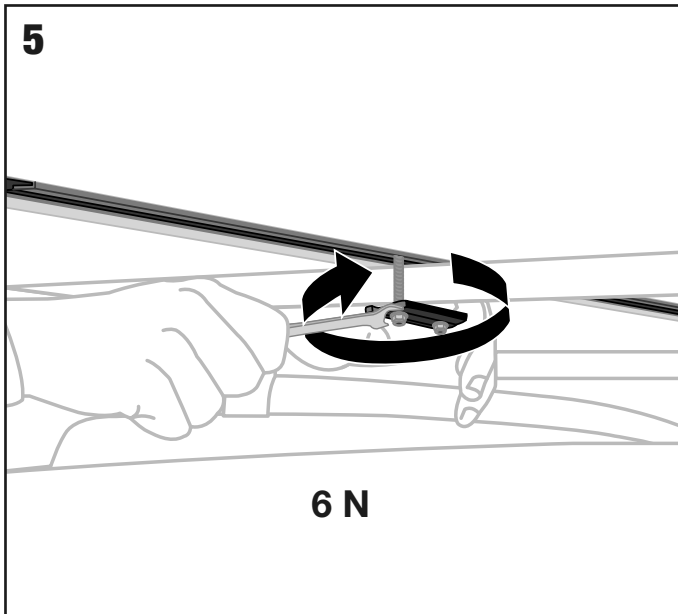

STANDARD CLAMPS

Assembly • Montaggio • Montage • Montage

UP

UNDER

AUTOHOME[®] produced by
 Zifer Italia Srl
 Viale Risorgimento, 23
 46017 Rivarolo Mantovano (Mantova) Italy
 Tel. +39 0376 99590, +39 0376 958164
 Fax +39 0376 958088
AUTOHOME-OFFICIAL.COM
 info@autohome.