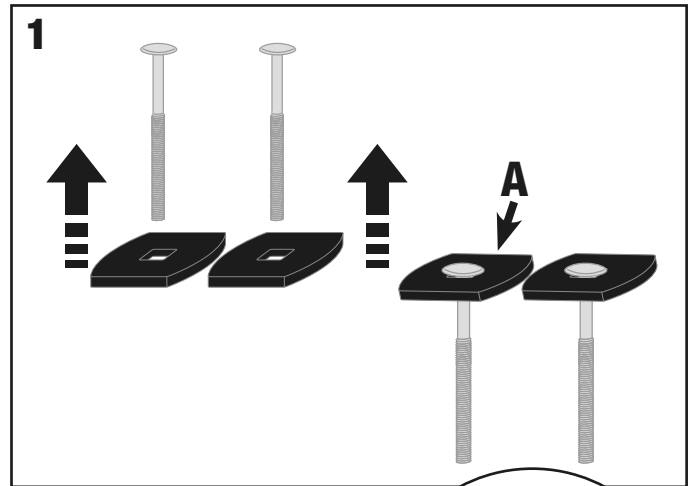

STANDARD CLAMPS

Assembly • Montaggio • Montage • Montage

UP

UNDER

AUTOHOME[®] produced by
 Zifer Italia Srl
 Viale Risorgimento, 23
 46017 Rivarolo Mantovano (Mantova) Italy
 Tel. +39 0376 99590, +39 0376 958164
 Fax +39 0376 958088
AUTOHOME-OFFICIAL.COM
 info@autohome.