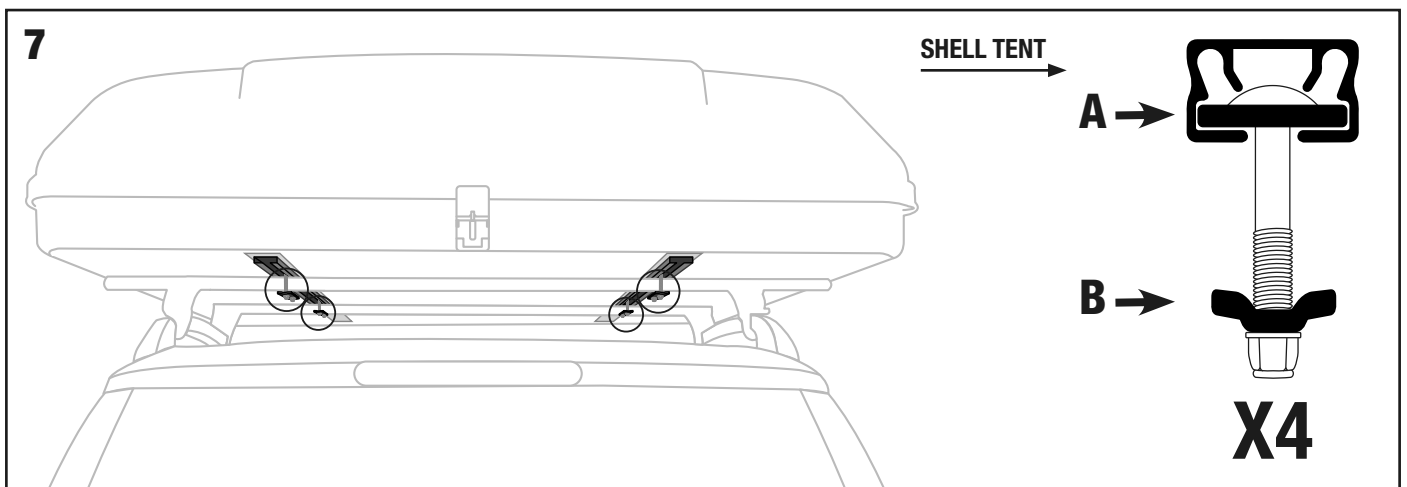

STANDARD CLAMPS

Assembly • Montaggio • Montage • Montage

UP

UNDER

AUTOHOME[®] produced by
 Zifer Italia Srl
 Viale Risorgimento, 23
 46017 Rivarolo Mantovano (Mantova) Italy
 Tel. +39 0376 99590, +39 0376 958164
 Fax +39 0376 958088
AUTOHOME-OFFICIAL.COM
 info@autohome.