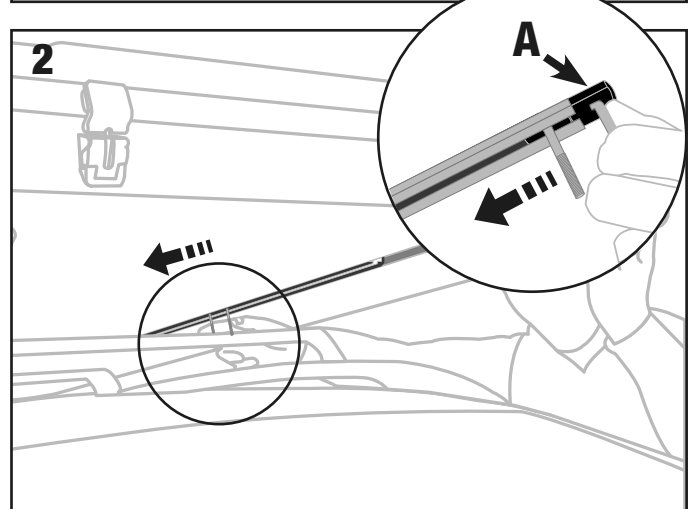

STANDARD CLAMPS

Assembly • Montaggio • Montage • Montage

UP

UNDER

AUTOHOME[®] produced by
 Zifer Italia Srl
 Viale Risorgimento, 23
 46017 Rivarolo Mantovano (Mantova) Italy
 Tel. +39 0376 99590, +39 0376 958164
 Fax +39 0376 958088
AUTOHOME-OFFICIAL.COM
 info@autohome.