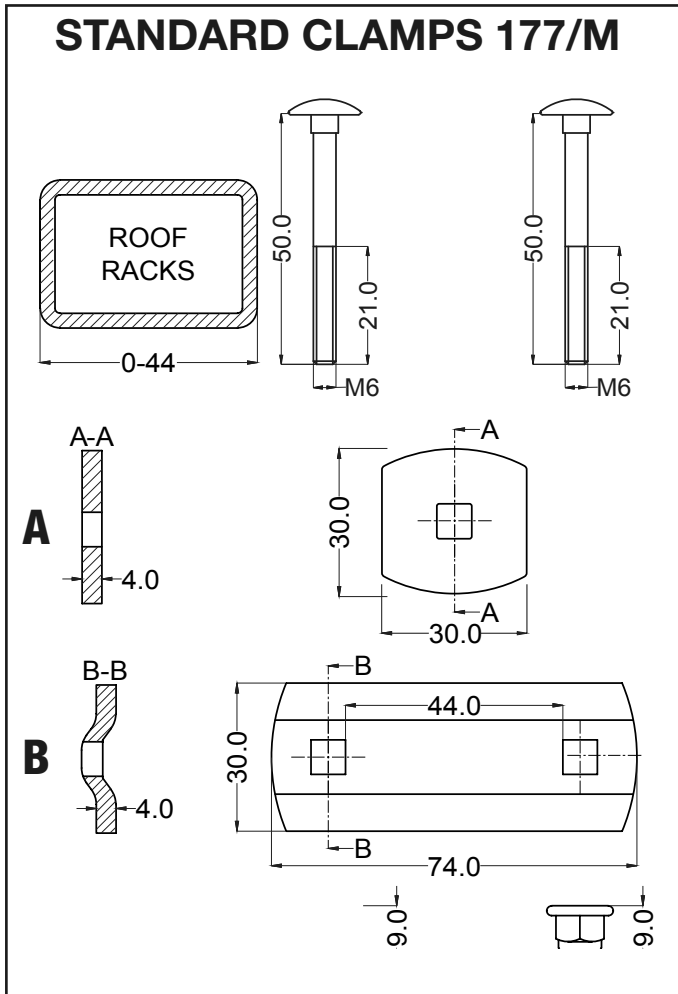

STANDARD CLAMPS

Assembly • Montaggio • Montage • Montage

UP

UNDER

AUTOHOME[®] produced by
 Zifer Italia Srl
 Viale Risorgimento, 23
 46017 Rivarolo Mantovano (Mantova) Italy
 Tel. +39 0376 99590, +39 0376 958164
 Fax +39 0376 958088
AUTOHOME-OFFICIAL.COM
 info@autohome.