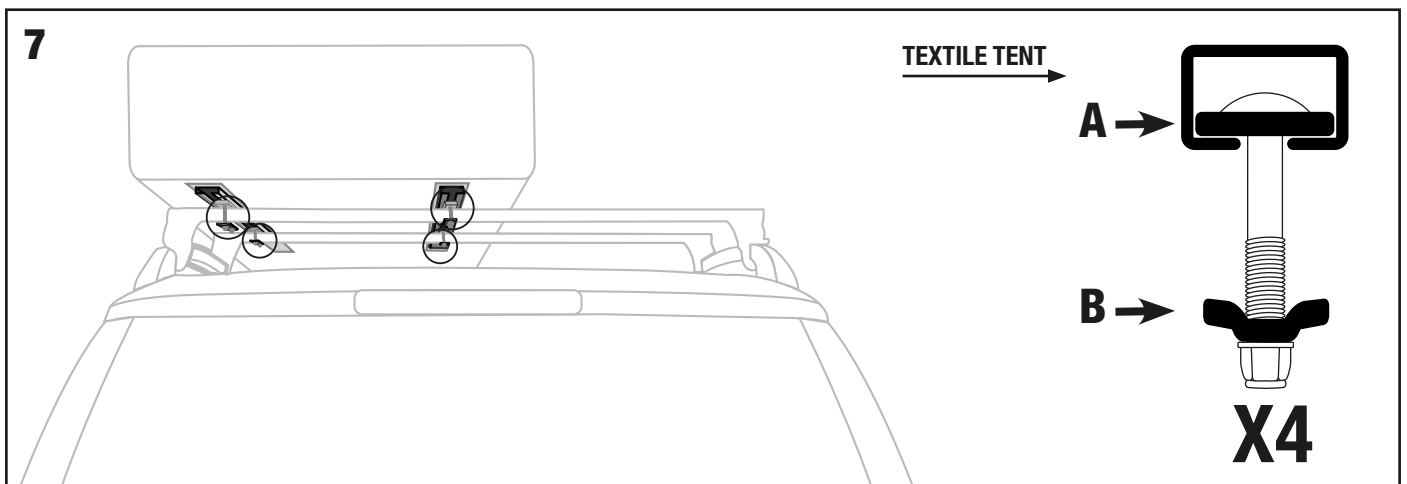

STANDARD CLAMPS

Assembly • Montaggio • Montage • Montage

UP

UNDER

AUTOHOME[®] produced by
 Zifer Italia Srl
 Viale Risorgimento, 23
 46017 Rivarolo Mantovano (Mantova) Italy
 Tel. +39 0376 99590, +39 0376 958164
 Fax +39 0376 958088
AUTOHOME-OFFICIAL.COM
 info@autohome.