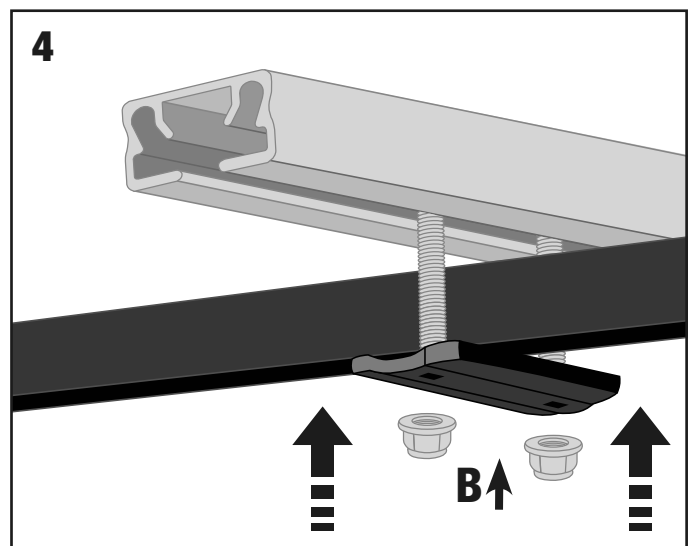

STANDARD CLAMPS

Assembly • Montaggio • Montage • Montage

UP

UNDER

AUTOHOME[®] produced by
 Zifer Italia Srl
 Viale Risorgimento, 23
 46017 Rivarolo Mantovano (Mantova) Italy
 Tel. +39 0376 99590, +39 0376 958164
 Fax +39 0376 958088
AUTOHOME-OFFICIAL.COM
 info@autohome.