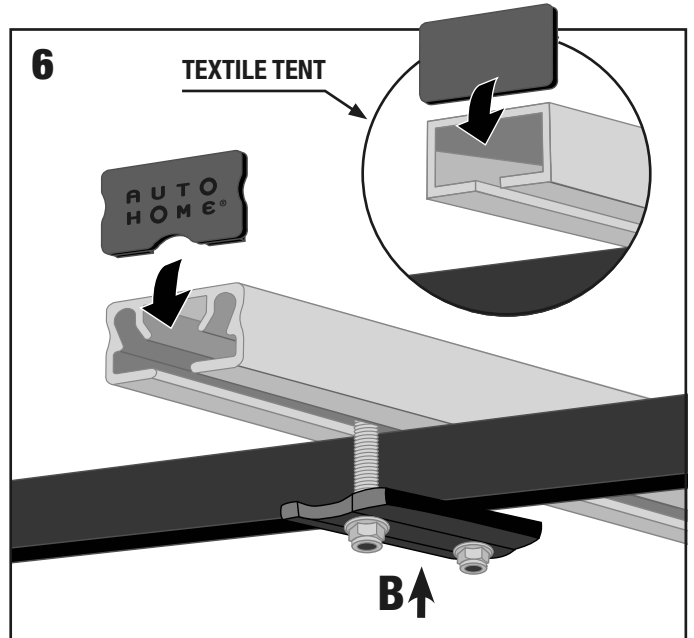

STANDARD CLAMPS

Assembly • Montaggio • Montage • Montage

UP

UNDER

AUTOHOME[®] produced by
 Zifer Italia Srl
 Viale Risorgimento, 23
 46017 Rivarolo Mantovano (Mantova) Italy
 Tel. +39 0376 99590, +39 0376 958164
 Fax +39 0376 958088
AUTOHOME-OFFICIAL.COM
 info@autohome.