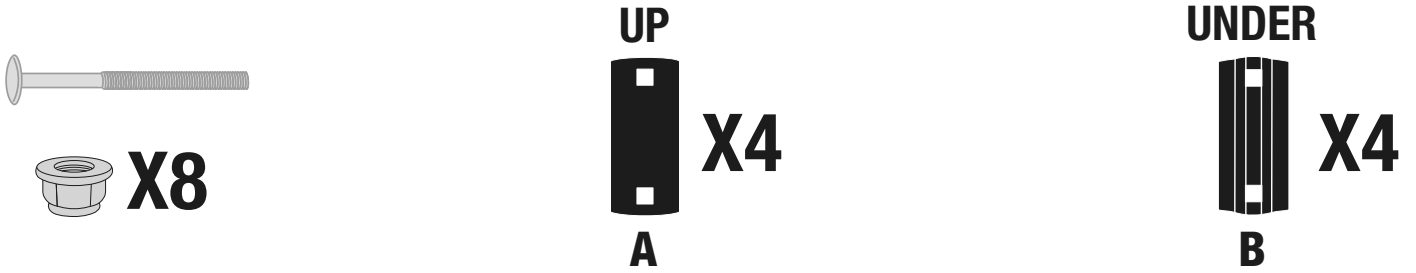

XX-LONG CLAMPS

Assembly • Montaggio • Montage • Montage

AUTOHOME® produced by
 Zifer Italia Srl
 Viale Risorgimento, 23
 46017 Rivarolo Mantovano
 (Mantova) Italy
 Tel. +39 0376 99590
 +39 0376 958164
 Fax +39 0376 958088
AUTOHOME-OFFICIAL.COM
 info@autohome.it