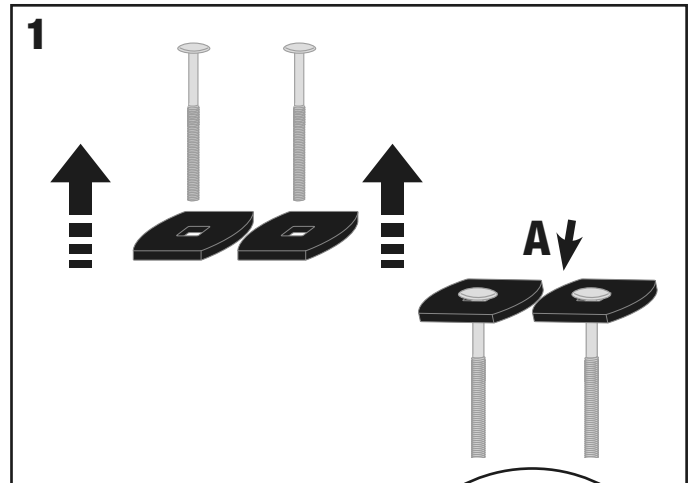

XX-LONG CLAMPS

Assembly • Montaggio • Montage • Montage

AUTOHOME® produced by
 Zifer Italia Srl
 Viale Risorgimento, 23
 46017 Rivarolo Mantovano
 (Mantova) Italy
 Tel. +39 0376 99590
 +39 0376 958164
 Fax +39 0376 958088
AUTOHOME-OFFICIAL.COM
 info@autohome.it