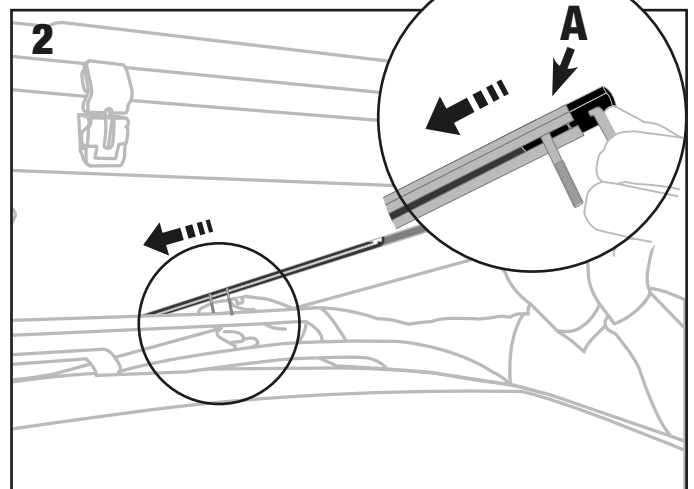

XX-LONG CLAMPS

Assembly • Montaggio • Montage • Montage

AUTOHOME® produced by
 Zifer Italia Srl
 Viale Risorgimento, 23
 46017 Rivarolo Mantovano
 (Mantova) Italy
 Tel. +39 0376 99590
 +39 0376 958164
 Fax +39 0376 958088
AUTOHOME-OFFICIAL.COM
 info@autohome.it