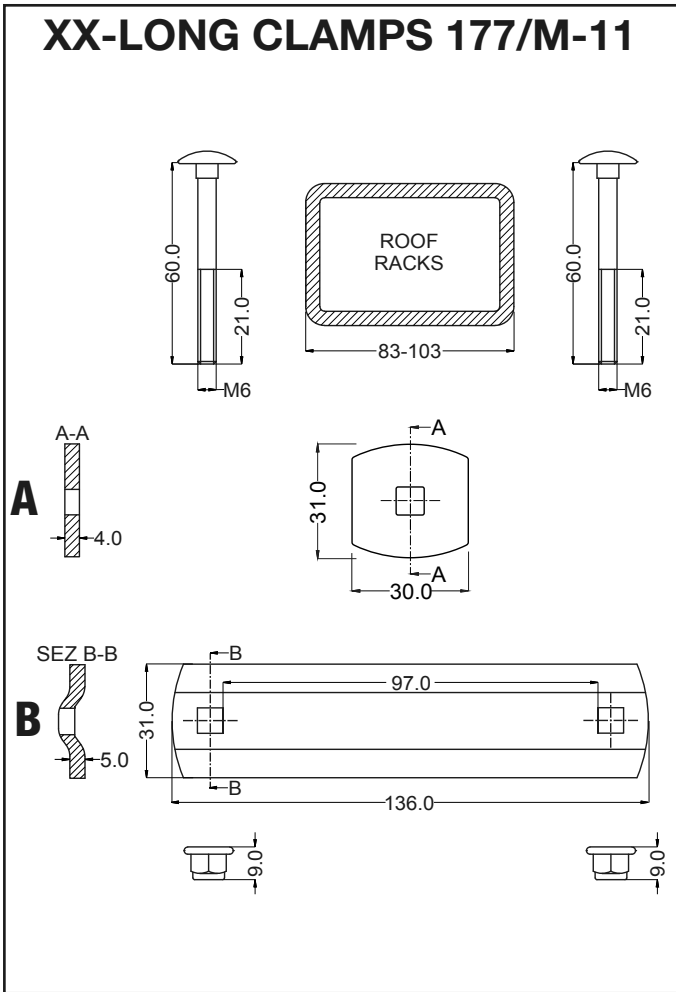

XX-LONG CLAMPS

Assembly • Montaggio • Montage • Montage

AUTOHOME® produced by
 Zifer Italia Srl
 Viale Risorgimento, 23
 46017 Rivarolo Mantovano
 (Mantova) Italy
 Tel. +39 0376 99590
 +39 0376 958164
 Fax +39 0376 958088
AUTOHOME-OFFICIAL.COM
 info@autohome.it