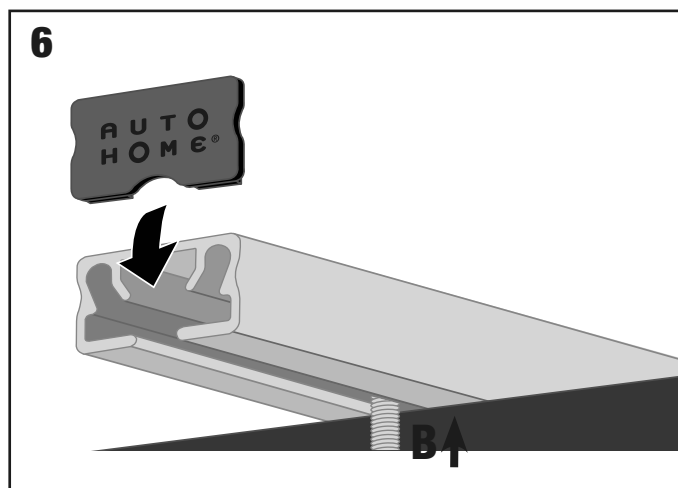

XX-LONG CLAMPS

Assembly • Montaggio • Montage • Montage

AUTOHOME® produced by
 Zifer Italia Srl
 Viale Risorgimento, 23
 46017 Rivarolo Mantovano
 (Mantova) Italy
 Tel. +39 0376 99590
 +39 0376 958164
 Fax +39 0376 958088
AUTOHOME-OFFICIAL.COM
 info@autohome.it