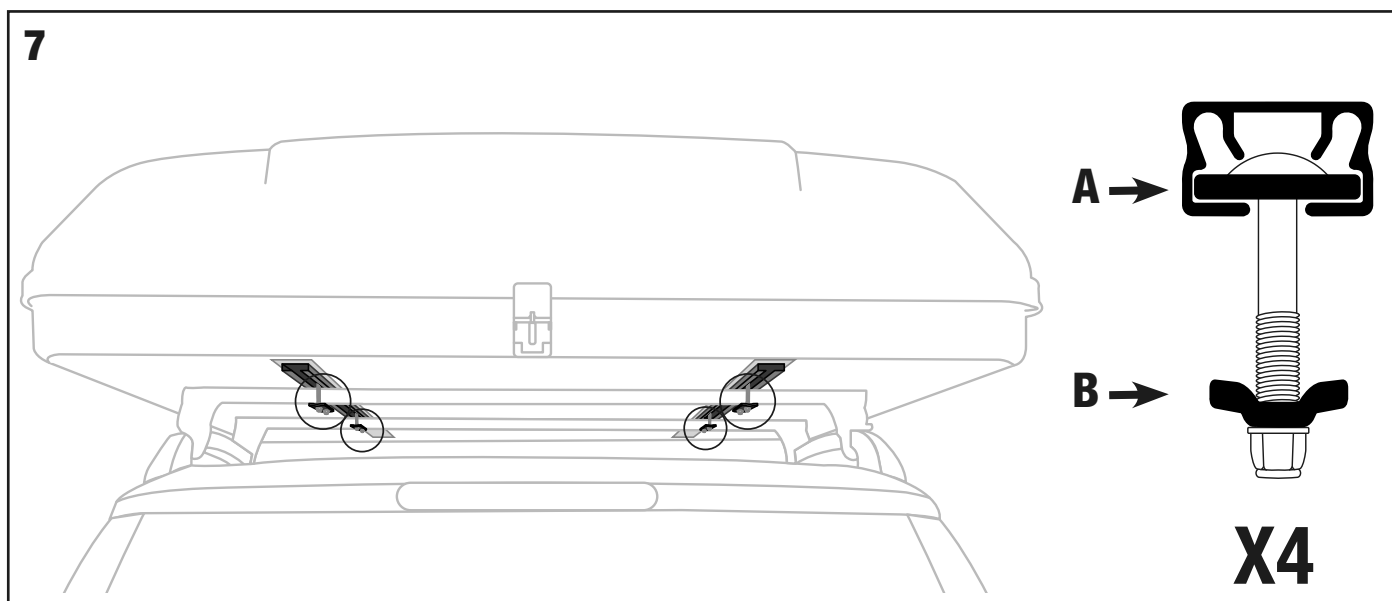

XX-LONG CLAMPS

Assembly • Montaggio • Montage • Montage

AUTOHOME® produced by
 Zifer Italia Srl
 Viale Risorgimento, 23
 46017 Rivarolo Mantovano
 (Mantova) Italy
 Tel. +39 0376 99590
 +39 0376 958164
 Fax +39 0376 958088
AUTOHOME-OFFICIAL.COM
 info@autohome.it