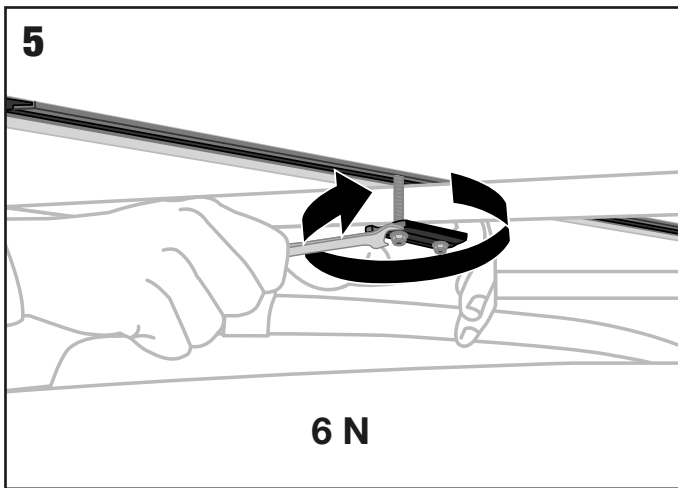

XX-LONG CLAMPS

Assembly • Montaggio • Montage • Montage

AUTOHOME® produced by
 Zifer Italia Srl
 Viale Risorgimento, 23
 46017 Rivarolo Mantovano
 (Mantova) Italy
 Tel. +39 0376 99590
 +39 0376 958164
 Fax +39 0376 958088
AUTOHOME-OFFICIAL.COM
 info@autohome.it