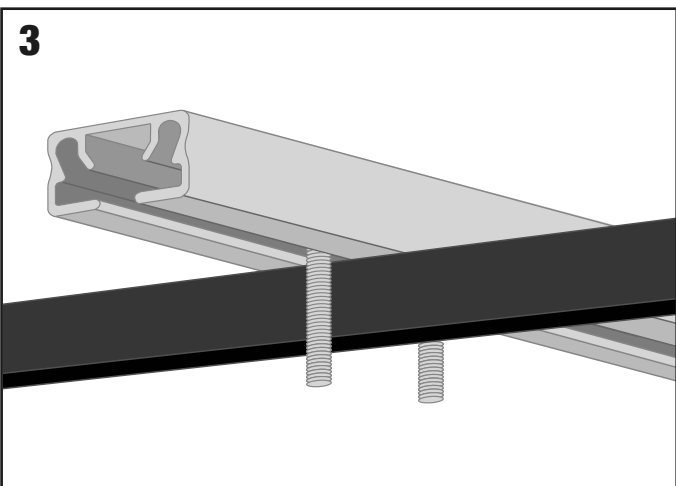

XX-LONG CLAMPS

Assembly • Montaggio • Montage • Montage

AUTOHOME® produced by
 Zifer Italia Srl
 Viale Risorgimento, 23
 46017 Rivarolo Mantovano
 (Mantova) Italy
 Tel. +39 0376 99590
 +39 0376 958164
 Fax +39 0376 958088
AUTOHOME-OFFICIAL.COM
 info@autohome.it