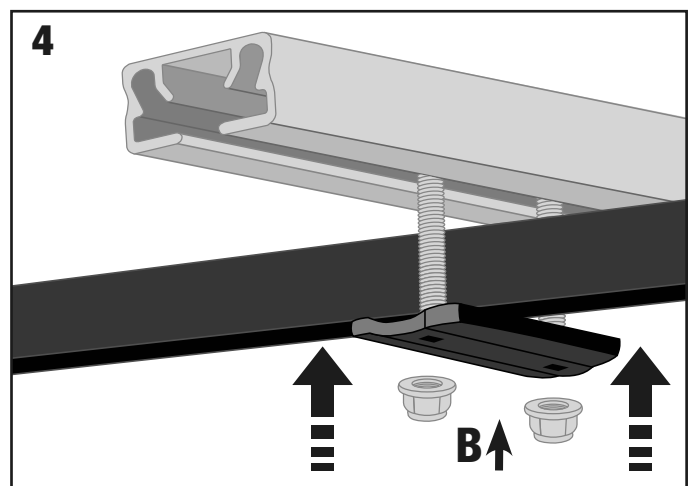

XX-LONG CLAMPS

Assembly • Montaggio • Montage • Montage

AUTOHOME® produced by
 Zifer Italia Srl
 Viale Risorgimento, 23
 46017 Rivarolo Mantovano
 (Mantova) Italy
 Tel. +39 0376 99590
 +39 0376 958164
 Fax +39 0376 958088
AUTOHOME-OFFICIAL.COM
 info@autohome.it