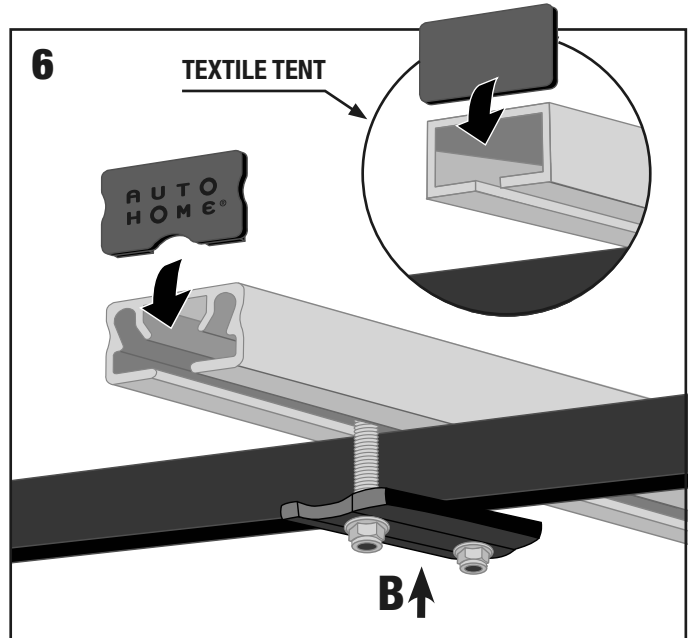

X-LONG CLAMPS

Assembly • Montaggio • Montage • Montage

UP

UNDER

X8

A X8

B X4

AUTOHOME[®] produced by
 Zifer Italia Srl
 Viale Risorgimento, 23
 46017 Rivarolo Mantovano (Mantova) Italy
 Tel. +39 0376 99590, +39 0376 958164
 Fax +39 0376 958088
AUTOHOME-OFFICIAL.COM
 info@autohome.