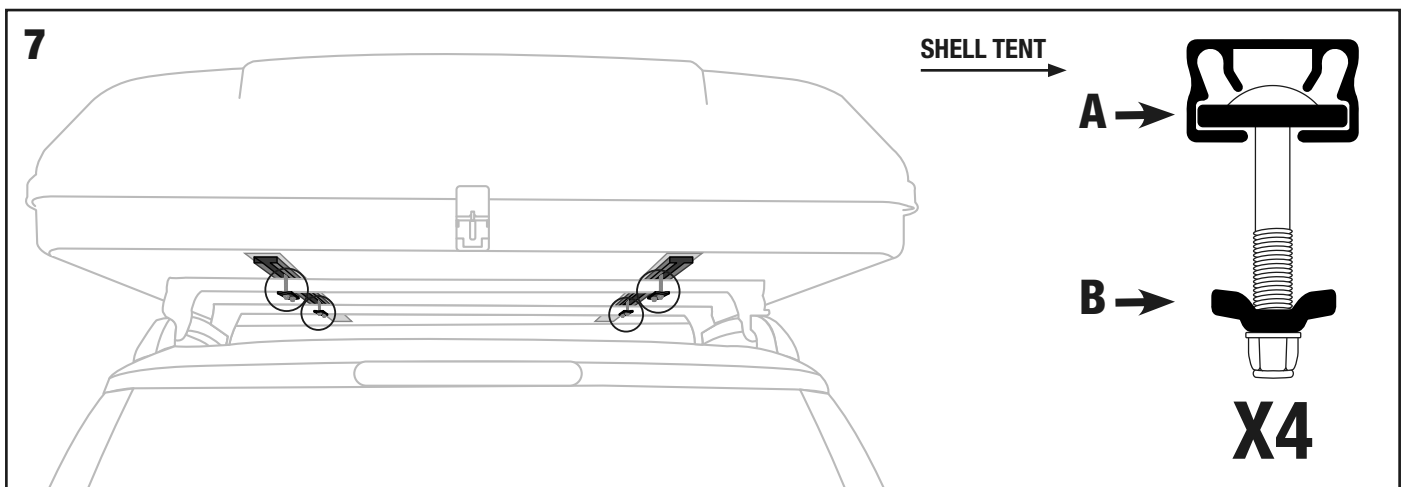

X-LONG CLAMPS

Assembly • Montaggio • Montage • Montage

UP

UNDER

X8

A X8

B X4

AUTOHOME[®] produced by
 Zifer Italia Srl
 Viale Risorgimento, 23
 46017 Rivarolo Mantovano (Mantova) Italy
 Tel. +39 0376 99590, +39 0376 958164
 Fax +39 0376 958088
AUTOHOME-OFFICIAL.COM
 info@autohome.