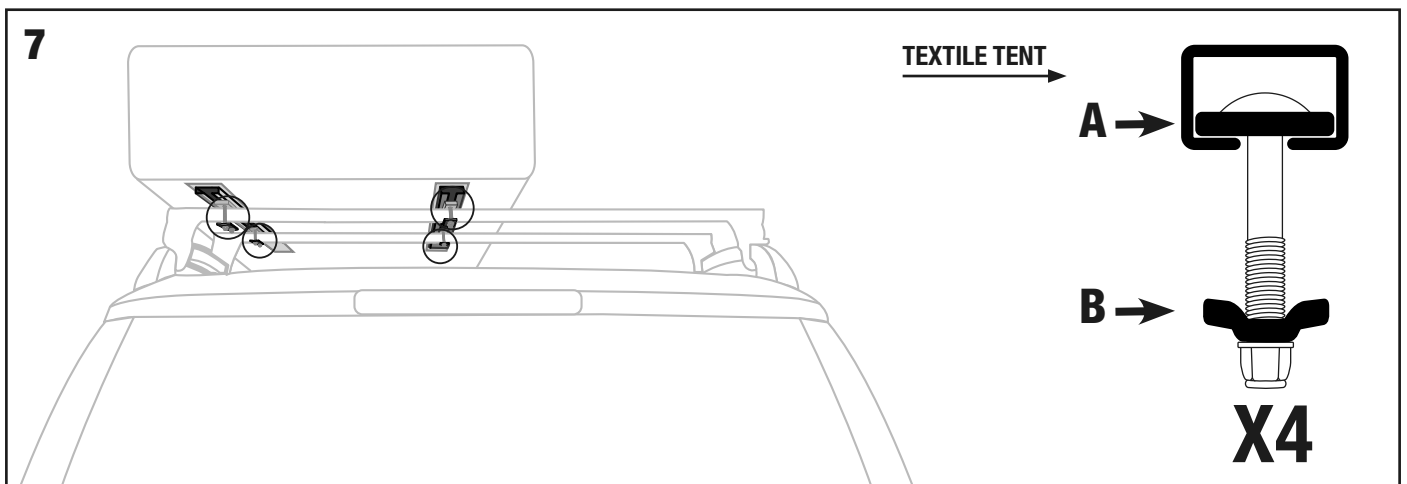

X-LONG CLAMPS

Assembly • Montaggio • Montage • Montage

UP

UNDER

X8

A X8

B X4

AUTOHOME[®] produced by
 Zifer Italia Srl
 Viale Risorgimento, 23
 46017 Rivarolo Mantovano (Mantova) Italy
 Tel. +39 0376 99590, +39 0376 958164
 Fax +39 0376 958088
AUTOHOME-OFFICIAL.COM
 info@autohome.