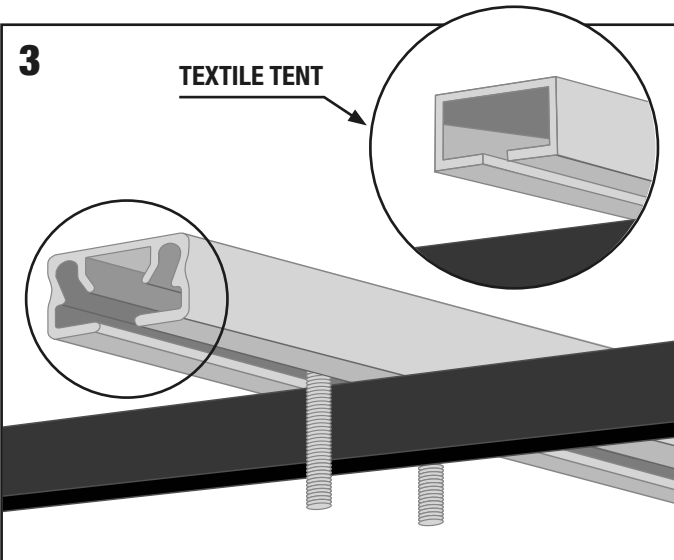

X-LONG CLAMPS

Assembly • Montaggio • Montage • Montage

UP

UNDER

X8

A X8

B X4

AUTOHOME[®] produced by
 Zifer Italia Srl
 Viale Risorgimento, 23
 46017 Rivarolo Mantovano (Mantova) Italy
 Tel. +39 0376 99590, +39 0376 958164
 Fax +39 0376 958088
AUTOHOME-OFFICIAL.COM
 info@autohome.