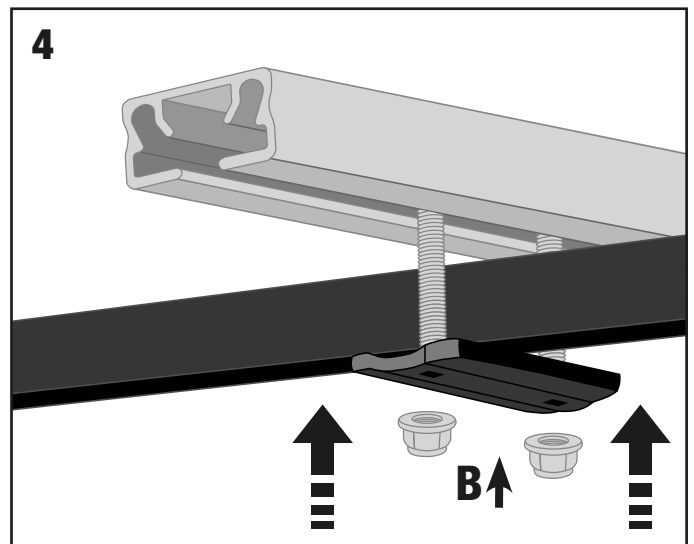

X-LONG CLAMPS

Assembly • Montaggio • Montage • Montage

UP

UNDER

X8

A X8

B X4

AUTOHOME[®] produced by
 Zifer Italia Srl
 Viale Risorgimento, 23
 46017 Rivarolo Mantovano (Mantova) Italy
 Tel. +39 0376 99590, +39 0376 958164
 Fax +39 0376 958088
AUTOHOME-OFFICIAL.COM
 info@autohome.