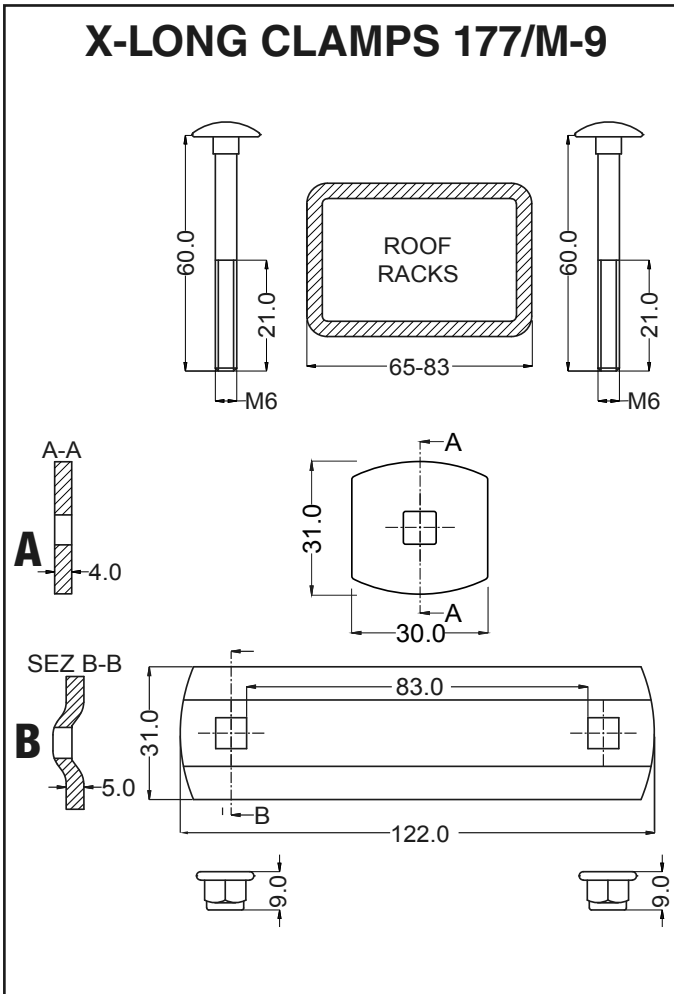

X-LONG CLAMPS

Assembly • Montaggio • Montage • Montage

UP

UNDER

X8

A X8

B X4

AUTOHOME[®] produced by
 Zifer Italia Srl
 Viale Risorgimento, 23
 46017 Rivarolo Mantovano (Mantova) Italy
 Tel. +39 0376 99590, +39 0376 958164
 Fax +39 0376 958088
AUTOHOME-OFFICIAL.COM
 info@autohome.