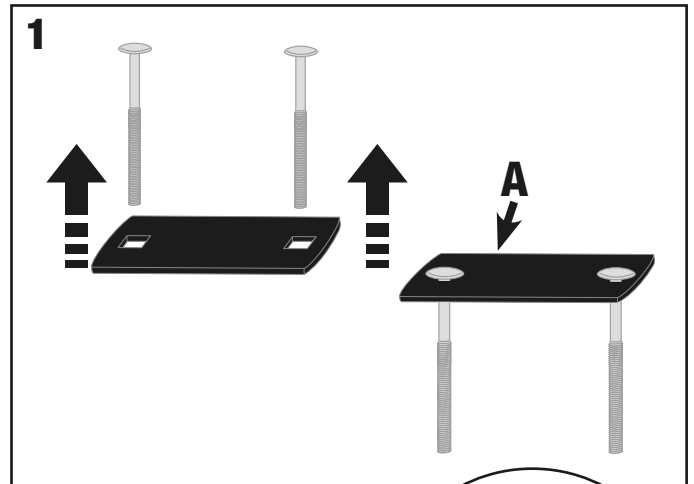

X-LONG CLAMPS

Assembly • Montaggio • Montage • Montage

UP

UNDER

X8

A X8

B X4

AUTOHOME[®] produced by
 Zifer Italia Srl
 Viale Risorgimento, 23
 46017 Rivarolo Mantovano (Mantova) Italy
 Tel. +39 0376 99590, +39 0376 958164
 Fax +39 0376 958088
AUTOHOME-OFFICIAL.COM
 info@autohome.