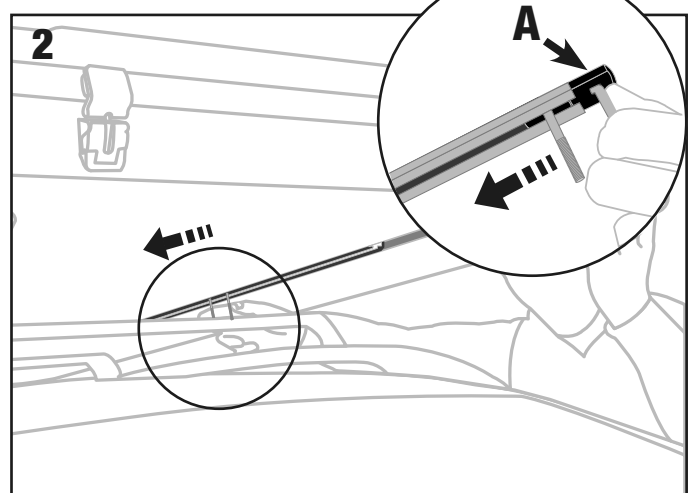

X-LONG CLAMPS

Assembly • Montaggio • Montage • Montage

UP

UNDER

X8

A X8

B X4

AUTOHOME[®] produced by
 Zifer Italia Srl
 Viale Risorgimento, 23
 46017 Rivarolo Mantovano (Mantova) Italy
 Tel. +39 0376 99590, +39 0376 958164
 Fax +39 0376 958088
AUTOHOME-OFFICIAL.COM
 info@autohome.