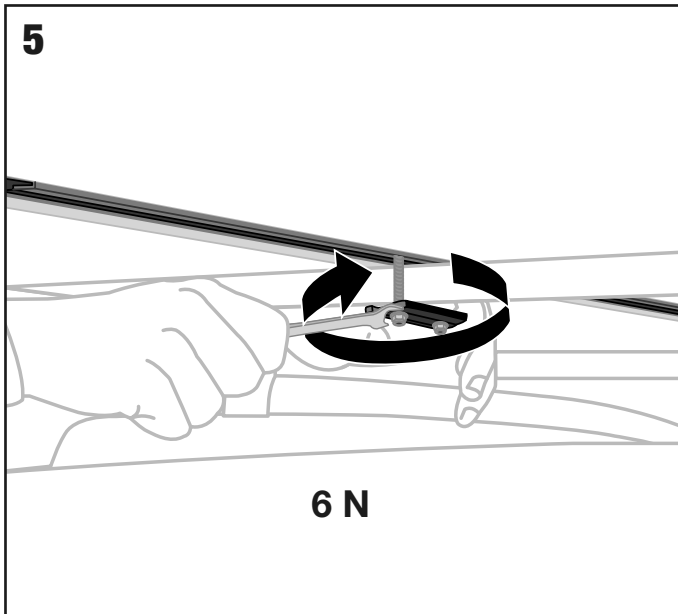

X-LONG CLAMPS

Assembly • Montaggio • Montage • Montage

UP

UNDER

X8

A X8

B X4

AUTOHOME[®] produced by
 Zifer Italia Srl
 Viale Risorgimento, 23
 46017 Rivarolo Mantovano (Mantova) Italy
 Tel. +39 0376 99590, +39 0376 958164
 Fax +39 0376 958088
AUTOHOME-OFFICIAL.COM
 info@autohome.