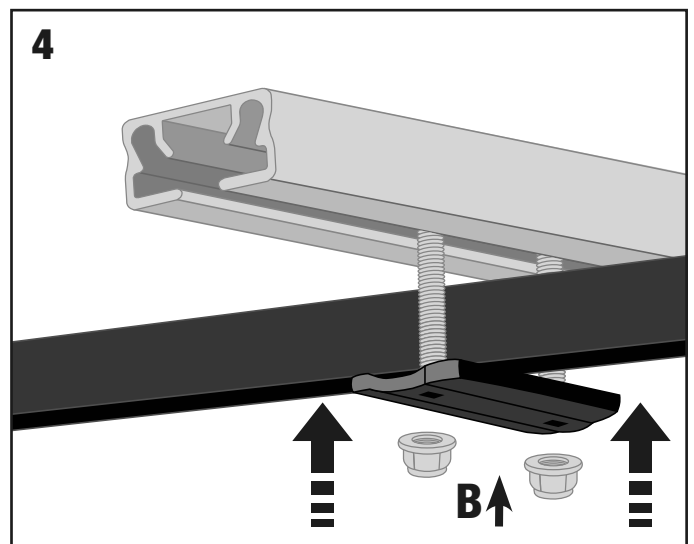

LONG CLAMPS

Assembly • Montaggio • Montage • Montage

UP

UNDER

AUTOHOME[®] produced by
 Zifer Italia Srl
 Viale Risorgimento, 23
 46017 Rivarolo Mantovano (Mantova) Italy
 Tel. +39 0376 99590, +39 0376 958164
 Fax +39 0376 958088
AUTOHOME-OFFICIAL.COM
 info@autohome.