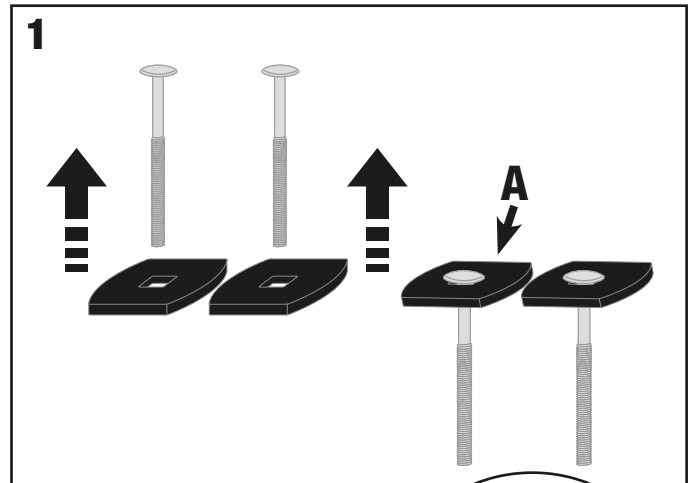

LONG CLAMPS

Assembly • Montaggio • Montage • Montage

UP

UNDER

AUTOHOME[®] produced by
 Zifer Italia Srl
 Viale Risorgimento, 23
 46017 Rivarolo Mantovano (Mantova) Italy
 Tel. +39 0376 99590, +39 0376 958164
 Fax +39 0376 958088
AUTOHOME-OFFICIAL.COM
 info@autohome.