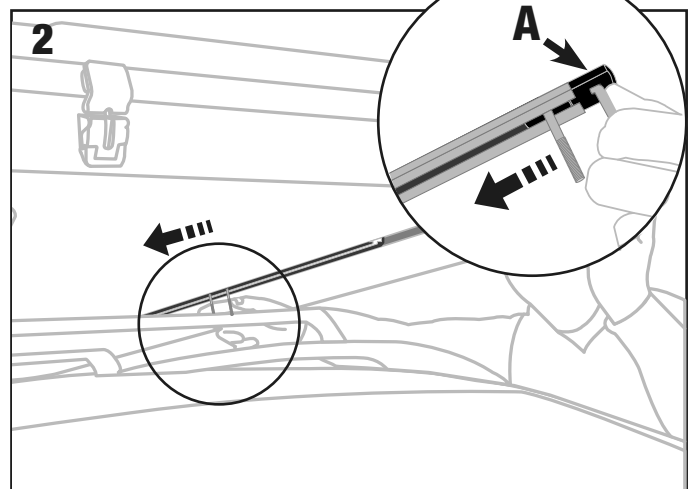

LONG CLAMPS

Assembly • Montaggio • Montage • Montage

UP

UNDER

AUTOHOME[®] produced by
 Zifer Italia Srl
 Viale Risorgimento, 23
 46017 Rivarolo Mantovano (Mantova) Italy
 Tel. +39 0376 99590, +39 0376 958164
 Fax +39 0376 958088
AUTOHOME-OFFICIAL.COM
 info@autohome.