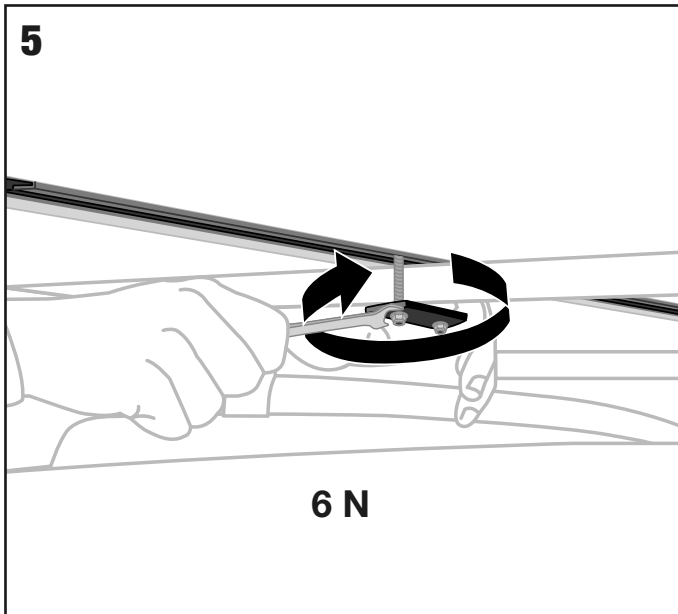

LONG CLAMPS

Assembly • Montaggio • Montage • Montage

UP

UNDER

AUTOHOME[®] produced by
 Zifer Italia Srl
 Viale Risorgimento, 23
 46017 Rivarolo Mantovano (Mantova) Italy
 Tel. +39 0376 99590, +39 0376 958164
 Fax +39 0376 958088
AUTOHOME-OFFICIAL.COM
 info@autohome.