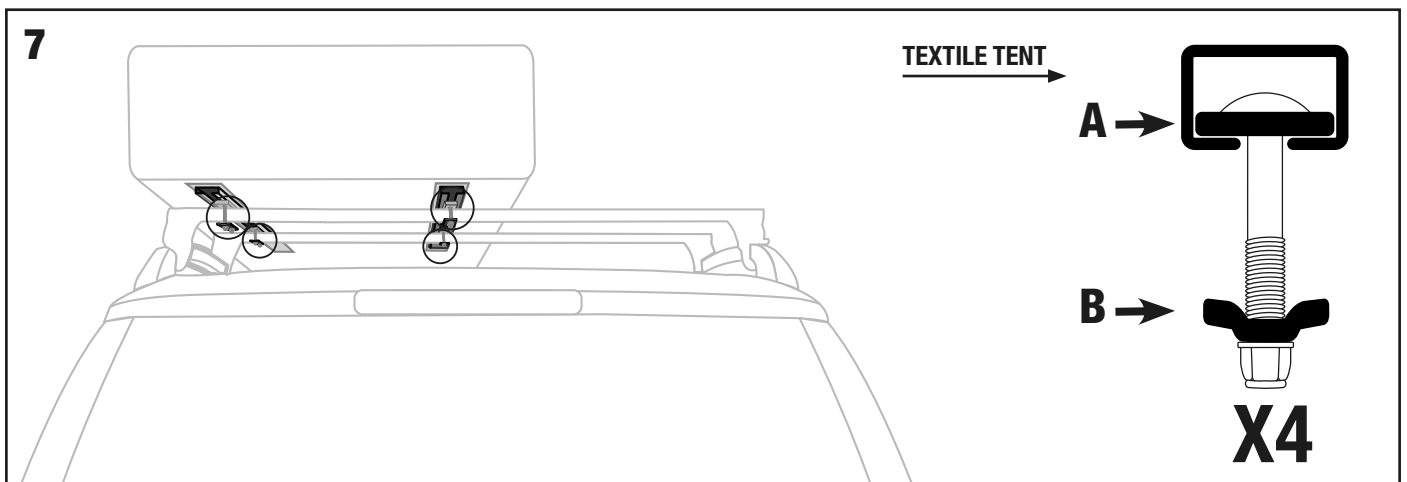

LONG CLAMPS

Assembly • Montaggio • Montage • Montage

UP

UNDER

AUTOHOME[®] produced by
 Zifer Italia Srl
 Viale Risorgimento, 23
 46017 Rivarolo Mantovano (Mantova) Italy
 Tel. +39 0376 99590, +39 0376 958164
 Fax +39 0376 958088
AUTOHOME-OFFICIAL.COM
 info@autohome.