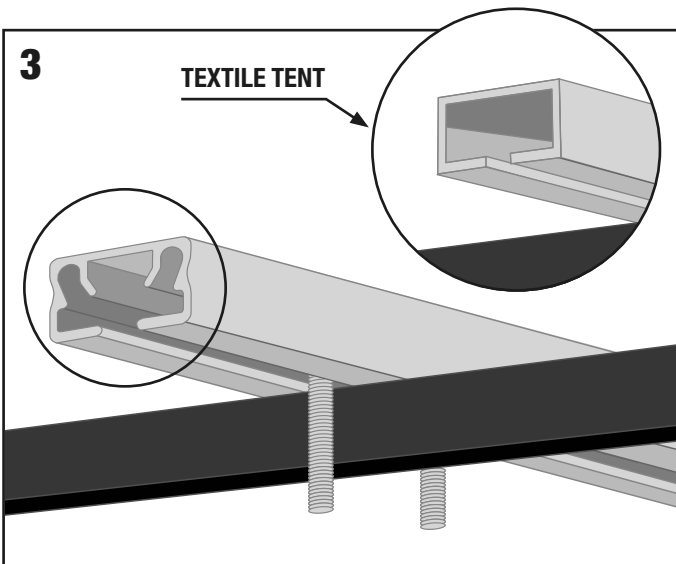

LONG CLAMPS

Assembly • Montaggio • Montage • Montage

UP

UNDER

AUTOHOME[®] produced by
 Zifer Italia Srl
 Viale Risorgimento, 23
 46017 Rivarolo Mantovano (Mantova) Italy
 Tel. +39 0376 99590, +39 0376 958164
 Fax +39 0376 958088
AUTOHOME-OFFICIAL.COM
 info@autohome.