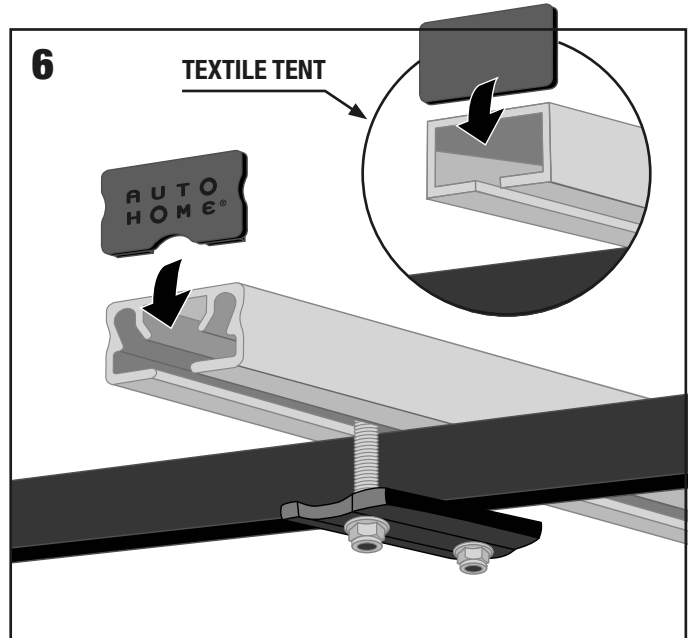

LONG CLAMPS

Assembly • Montaggio • Montage • Montage

UP

UNDER

AUTOHOME[®] produced by
 Zifer Italia Srl
 Viale Risorgimento, 23
 46017 Rivarolo Mantovano (Mantova) Italy
 Tel. +39 0376 99590, +39 0376 958164
 Fax +39 0376 958088
AUTOHOME-OFFICIAL.COM
 info@autohome.