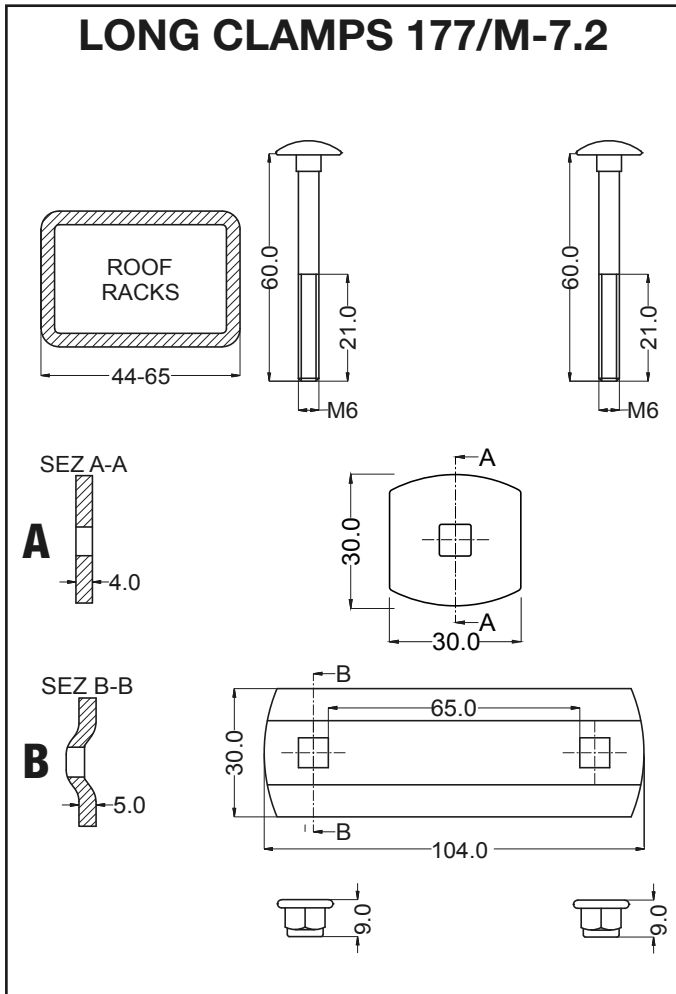

LONG CLAMPS

Assembly • Montaggio • Montage • Montage

UP

UNDER

AUTOHOME[®] produced by
 Zifer Italia Srl
 Viale Risorgimento, 23
 46017 Rivarolo Mantovano (Mantova) Italy
 Tel. +39 0376 99590, +39 0376 958164
 Fax +39 0376 958088
AUTOHOME-OFFICIAL.COM
 info@autohome.