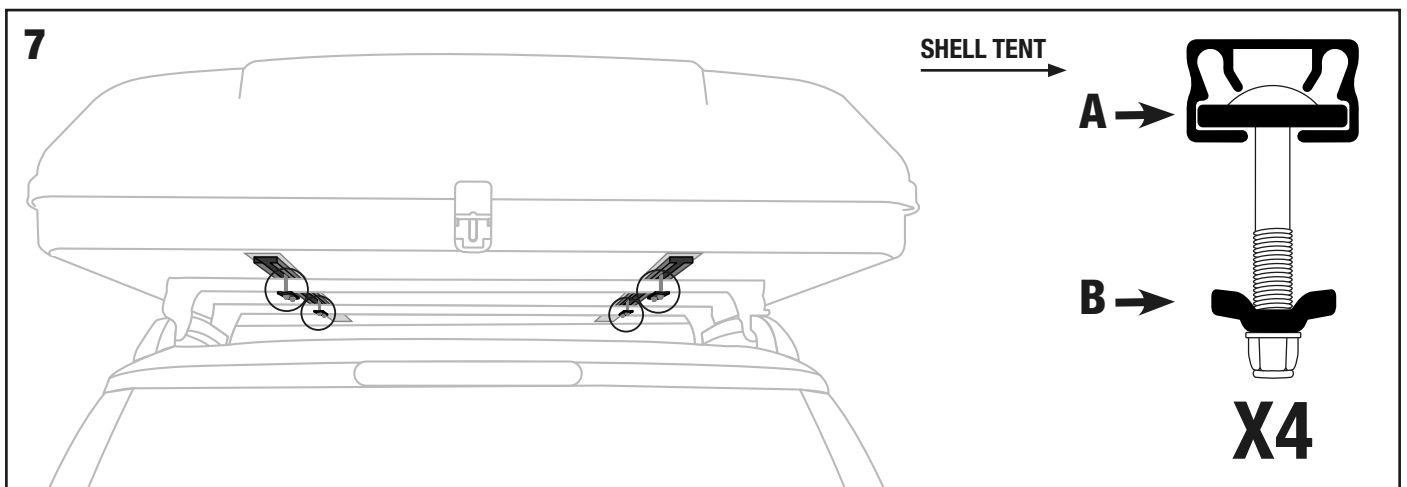

LONG CLAMPS

Assembly • Montaggio • Montage • Montage

UP

UNDER

AUTOHOME[®] produced by
 Zifer Italia Srl
 Viale Risorgimento, 23
 46017 Rivarolo Mantovano (Mantova) Italy
 Tel. +39 0376 99590, +39 0376 958164
 Fax +39 0376 958088
AUTOHOME-OFFICIAL.COM
 info@autohome.