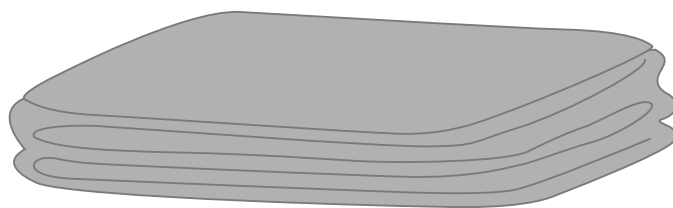

MAGGIOLINA WINGS “Bat wings” INSTRUCTIONS

- **WINGS “Ali di pipistrello”** M/W01
- **WINGS “Ailes de chauve-souris”** M/W01
- **WINGS “Fledermausflügel”** M/W01

X1

X1

X2

X4

AUTOHOME® produced by
Zifer Italia Srl
Viale Risorgimento, 23
46017 Rivarolo Mantovano
(Mantova) Italy
Tel. +39 0376 99590
+39 0376 958164
Fax +39 0376 958088