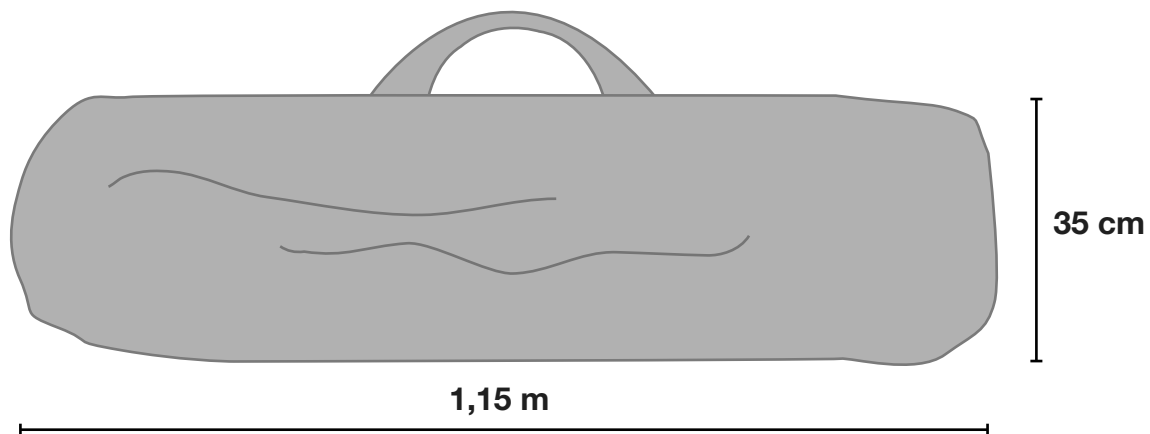

MAGGIOLINA WINGS “Bat wings” INSTRUCTIONS

- **WINGS “Ali di pipistrello”** M/W01
- **WINGS “Ailes de chauve-souris”** M/W01
- **WINGS “Fledermausflügel”** M/W01

X1

X1

X2

X4

AUTOHOME® produced by
Zifer Italia Srl
Viale Risorgimento, 23
46017 Rivarolo Mantovano
(Mantova) Italy
Tel. +39 0376 99590
+39 0376 958164
Fax +39 0376 958088