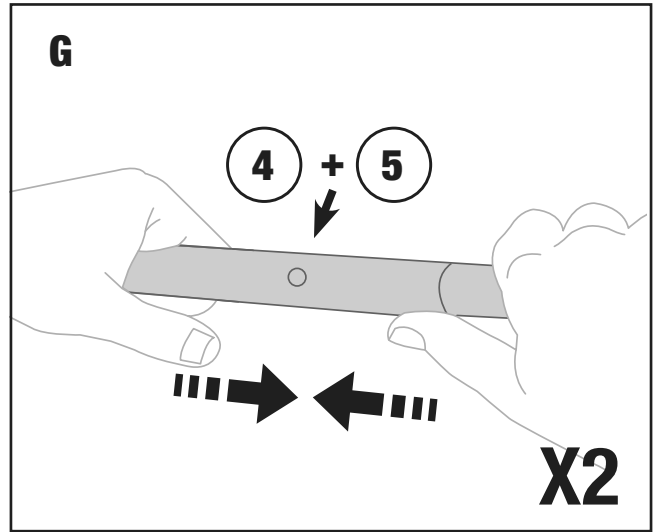

MAGGIOLINA WINGS “Bat wings” INSTRUCTIONS

- **WINGS “Ali di pipistrello”** M/W01
- **WINGS “Ailes de chauve-souris”** M/W01
- **WINGS “Fledermausflügel”** M/W01

X1

X1

X2

X4

AUTOHOME® produced by
Zifer Italia Srl
Viale Risorgimento, 23
46017 Rivarolo Mantovano
(Mantova) Italy
Tel. +39 0376 99590
+39 0376 958164
Fax +39 0376 958088