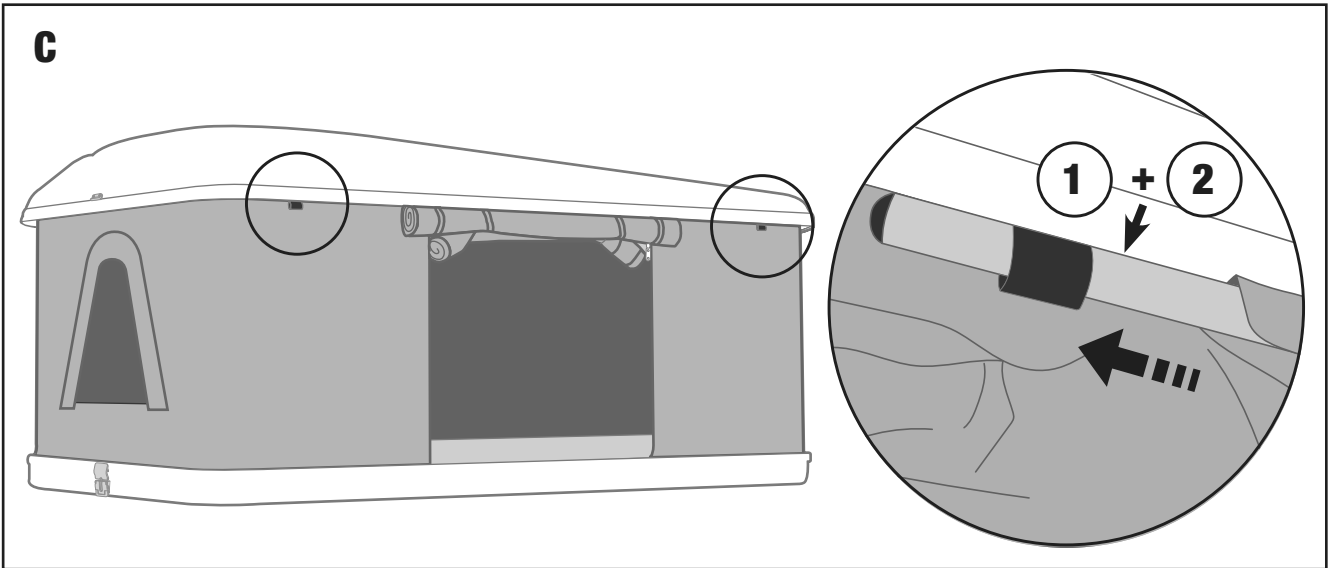

MAGGIOLINA WINGS “Bat wings” INSTRUCTIONS

- **WINGS “Ali di pipistrello”** M/W01
- **WINGS “Ailes de chauve-souris”** M/W01
- **WINGS “Fledermausflügel”** M/W01

X1

X1

X2

X4

AUTOHOME® produced by
Zifer Italia Srl
Viale Risorgimento, 23
46017 Rivarolo Mantovano
(Mantova) Italy
Tel. +39 0376 99590
+39 0376 958164
Fax +39 0376 958088