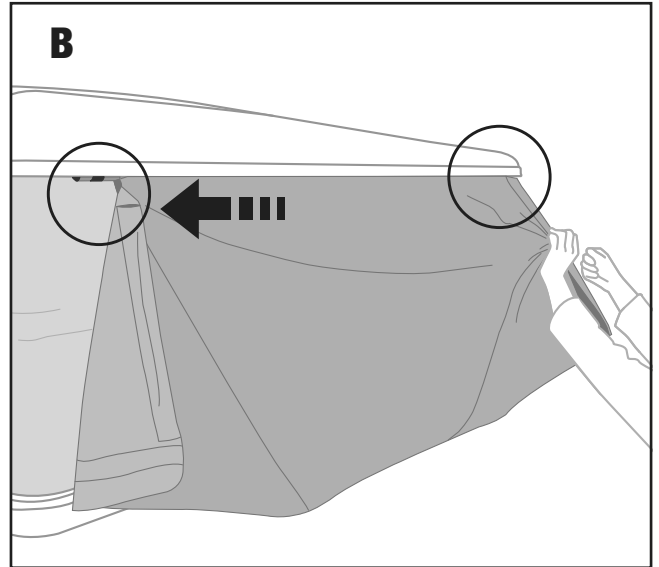

MAGGIOLINA WINGS “Bat wings” INSTRUCTIONS

- **WINGS “Ali di pipistrello”** M/W01
- **WINGS “Ailes de chauve-souris”** M/W01
- **WINGS “Fledermausflügel”** M/W01

X1

X1

X2

X4

AUTOHOME® produced by
Zifer Italia Srl
Viale Risorgimento, 23
46017 Rivarolo Mantovano
(Mantova) Italy
Tel. +39 0376 99590
+39 0376 958164
Fax +39 0376 958088