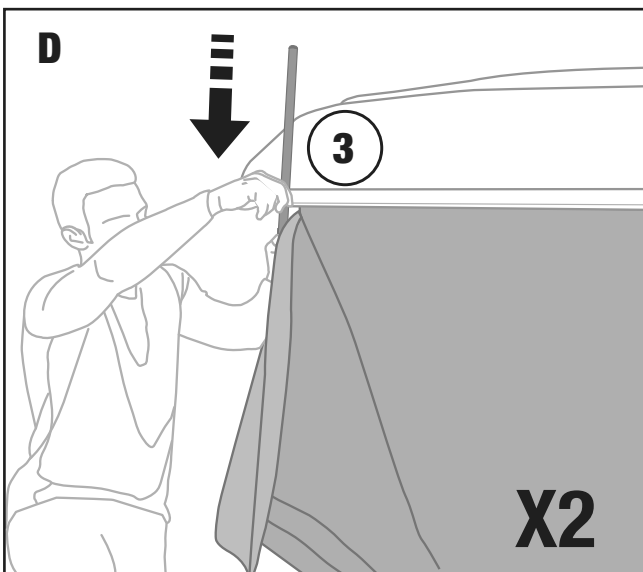

MAGGIOLINA WINGS “Bat wings” INSTRUCTIONS

- **WINGS “Ali di pipistrello”** M/W01
- **WINGS “Ailes de chauve-souris”** M/W01
- **WINGS “Fledermausflügel”** M/W01

X1

X1

X2

X4

AUTOHOME® produced by
Zifer Italia Srl
Viale Risorgimento, 23
46017 Rivarolo Mantovano
(Mantova) Italy
Tel. +39 0376 99590
+39 0376 958164
Fax +39 0376 958088