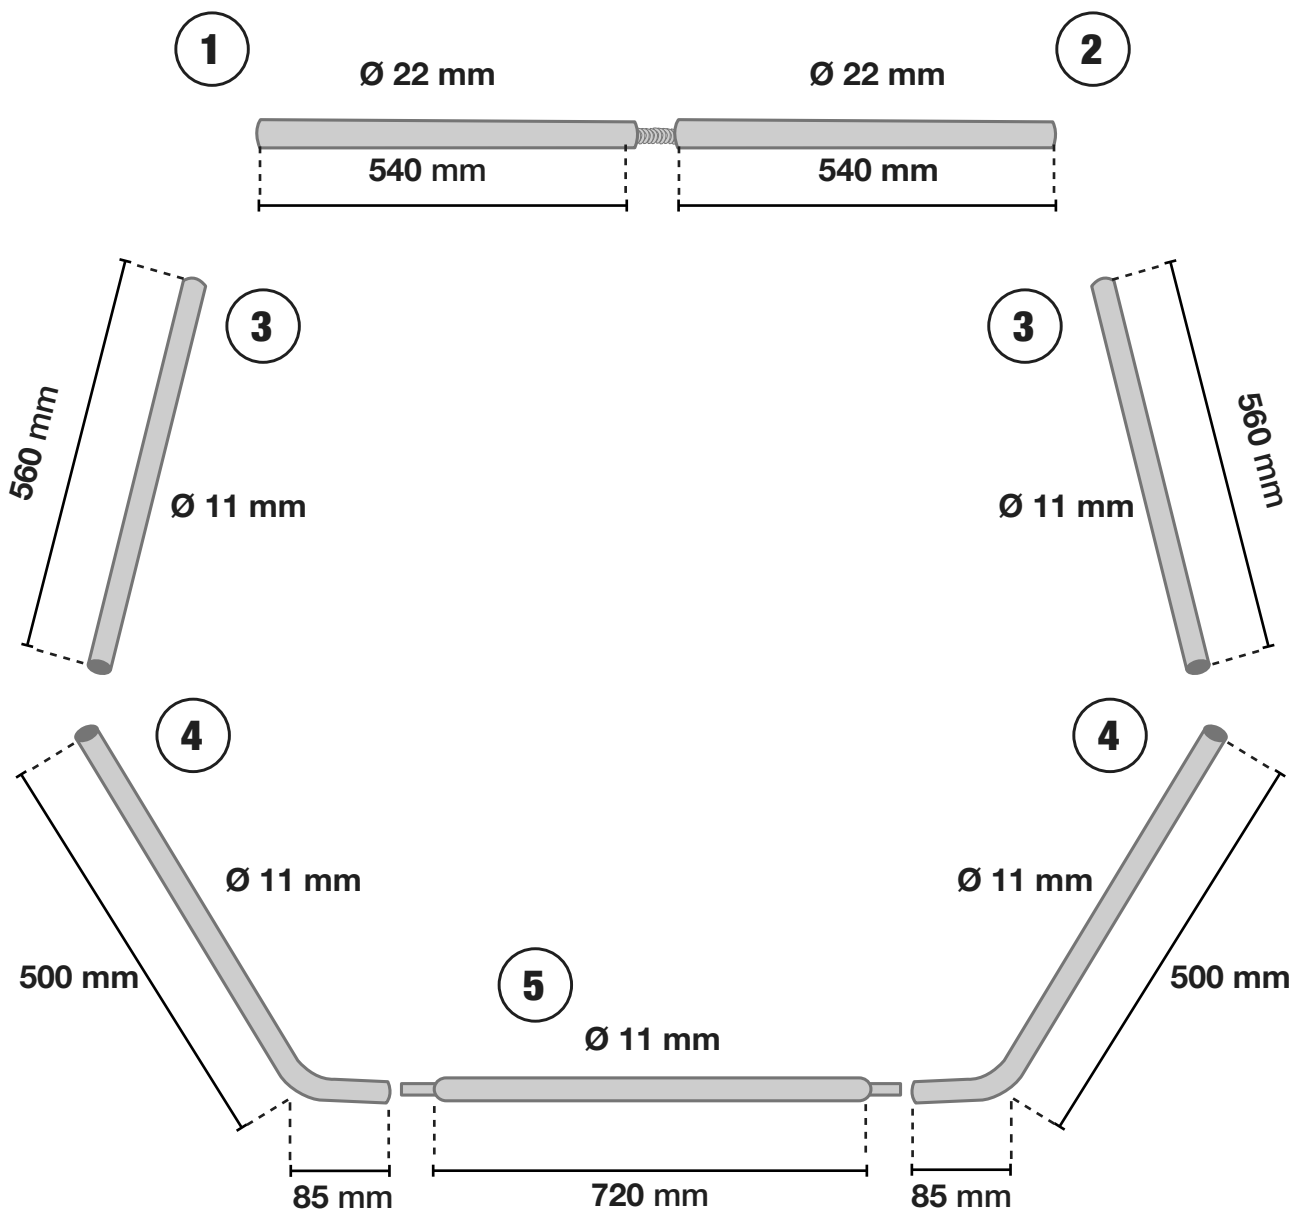

MAGGIOLINA WINGS “Bat wings” INSTRUCTIONS

- **WINGS “Ali di pipistrello”** M/W01
- **WINGS “Ailes de chauve-souris”** M/W01
- **WINGS “Fledermausflügel”** M/W01

X1

X1

X2

X4

AUTOHOME® produced by
Zifer Italia Srl
Viale Risorgimento, 23
46017 Rivarolo Mantovano
(Mantova) Italy
Tel. +39 0376 99590
+39 0376 958164
Fax +39 0376 958088