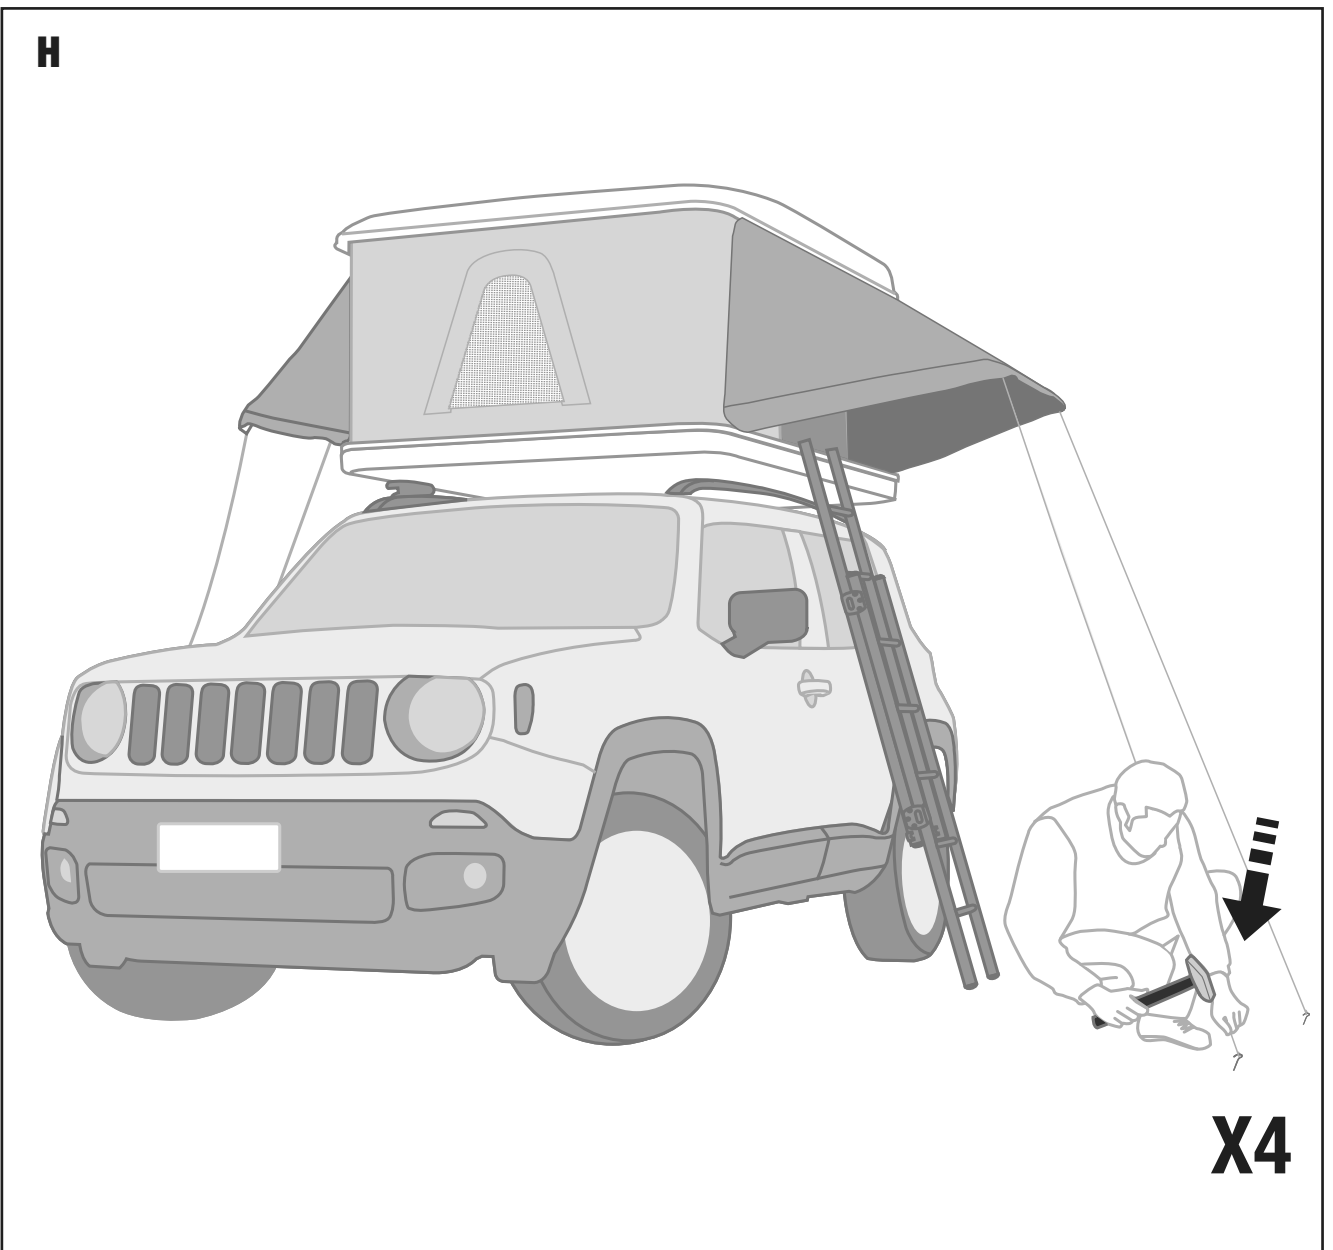

MAGGIOLINA WINGS “Bat wings” INSTRUCTIONS

- **WINGS “Ali di pipistrello”** M/W01
- **WINGS “Ailes de chauve-souris”** M/W01
- **WINGS “Fledermausflügel”** M/W01

X1

X1

X2

X4

AUTOHOME® produced by
Zifer Italia Srl
Viale Risorgimento, 23
46017 Rivarolo Mantovano
(Mantova) Italy
Tel. +39 0376 99590
+39 0376 958164
Fax +39 0376 958088