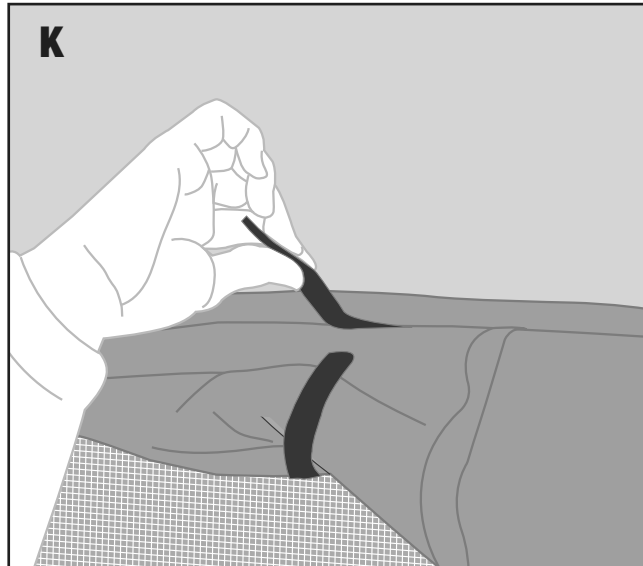

ASSEMBLY

Montaggio • Montage • Montage

A

B

C

AUTOHOME® produced by
Zifer Italia Srl
Viale Risorgimento, 23
46017 Rivarolo Mantovano
(Mantova) Italy
Tel. +39 0376 99590
+39 0376 958164
Fax +39 0376 958088

AUTOHOME-OFFICIAL.COM
info@autohome.it