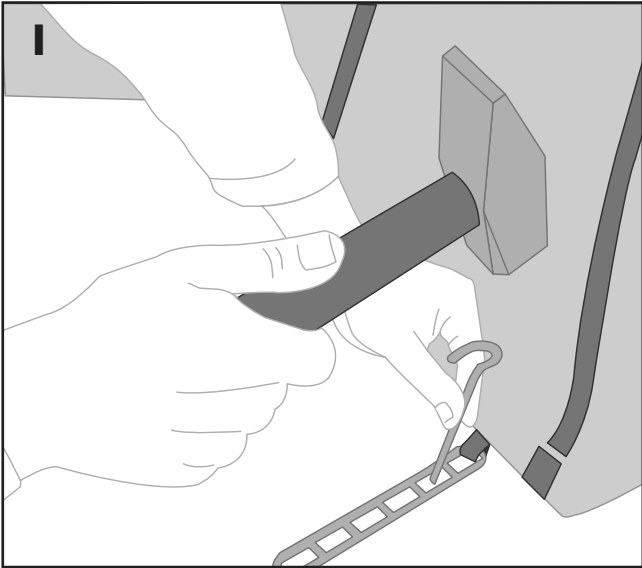

ASSEMBLY

Montaggio • Montage • Montage

A

B

C

AUTOHOME® produced by
Zifer Italia Srl
Viale Risorgimento, 23
46017 Rivarolo Mantovano
(Mantova) Italy
Tel. +39 0376 99590
+39 0376 958164
Fax +39 0376 958088

AUTOHOME-OFFICIAL.COM
info@autohome.it