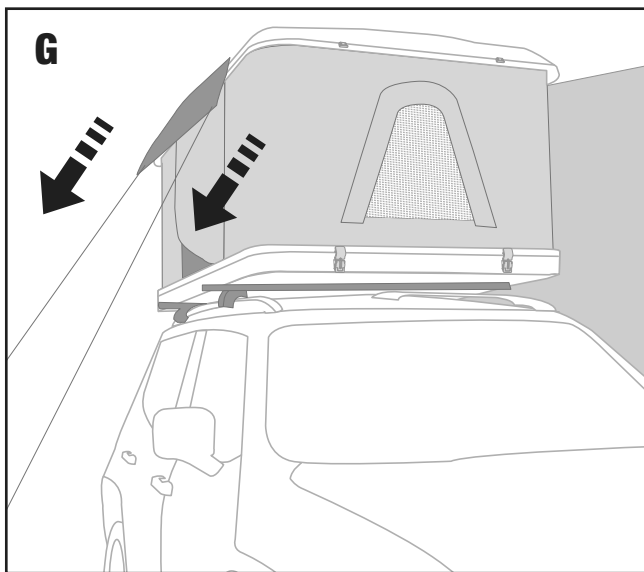

ASSEMBLY

Montaggio • Montage • Montage

A

B

C

AUTOHOME® produced by
Zifer Italia Srl
Viale Risorgimento, 23
46017 Rivarolo Mantovano
(Mantova) Italy
Tel. +39 0376 99590
+39 0376 958164
Fax +39 0376 958088

AUTOHOME-OFFICIAL.COM
info@autohome.it