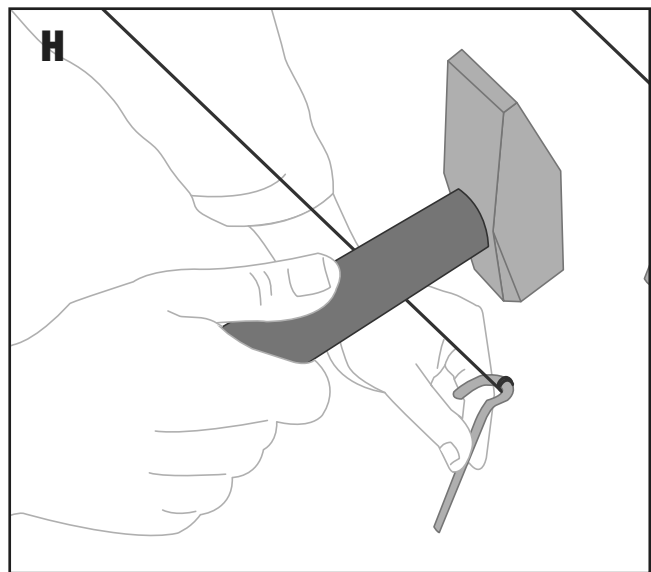

ASSEMBLY

Montaggio • Montage • Montage

A

B

C

AUTOHOME® produced by
Zifer Italia Srl
Viale Risorgimento, 23
46017 Rivarolo Mantovano
(Mantova) Italy
Tel. +39 0376 99590
+39 0376 958164
Fax +39 0376 958088

AUTOHOME-OFFICIAL.COM
info@autohome.it