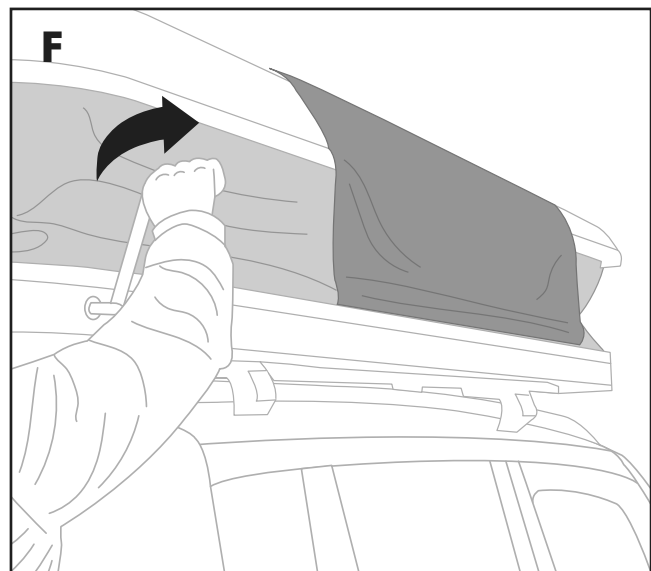

ASSEMBLY

Montaggio • Montage • Montage

A

B

C

AUTOHOME® produced by
Zifer Italia Srl
Viale Risorgimento, 23
46017 Rivarolo Mantovano
(Mantova) Italy
Tel. +39 0376 99590
+39 0376 958164
Fax +39 0376 958088

AUTOHOME-OFFICIAL.COM
info@autohome.it