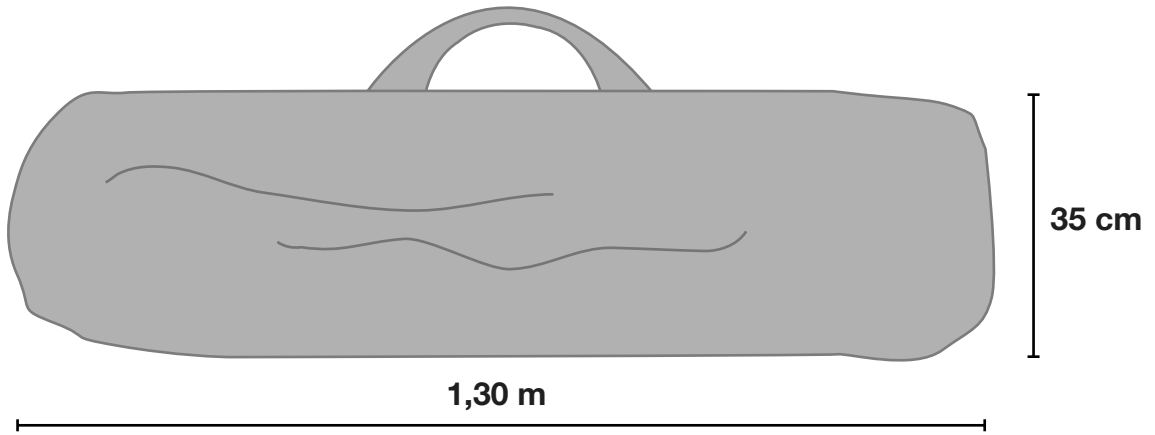

COLUMBUS AWNING INSTRUCTIONS

- *Tendalino Columbus C/05A-1, C/05A-2*
- *Bâche C/05A-1, C/05A-2*
- *Sonnensegel C/05A-1, C/05A-2*

M/11A-1

h min cm 150
h max cm 185

AWNING FOR CAR

M/11A-2

h max cm 240

**AWNING FOR 4x4
MONOVOLUME**

X1

X1

X3

X4

X8

X4

X8

HORIZONTAL ASSEMBLY