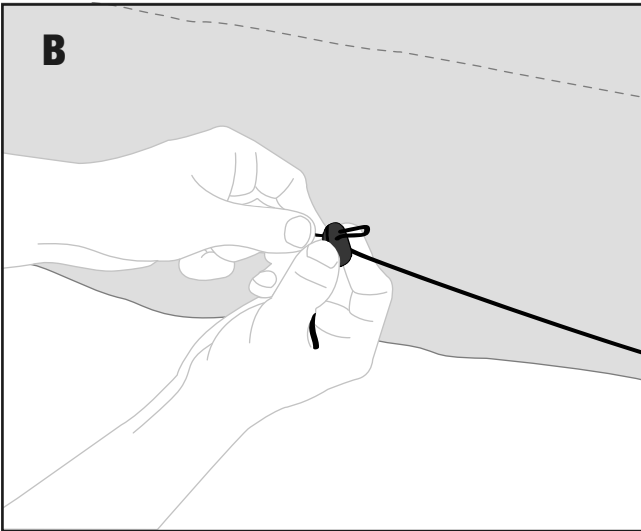

OVERLAND / AIR-CAMPING WINTER HOOD INSTRUCTIONS

- *Cappuccio invernale* OL/05A
- *Capuchon d'hiver* OL/05A
- *Thermohaube* OL/05A

X1

A

B

C

D

AUTOHOME[®] produced by
Zifer Italia Srl
Viale Risorgimento, 23
46017 Rivarolo Mantovano
(Mantova) Italy
Tel. +39 0376 99590
+39 0376 958164
Fax +39 0376 958088