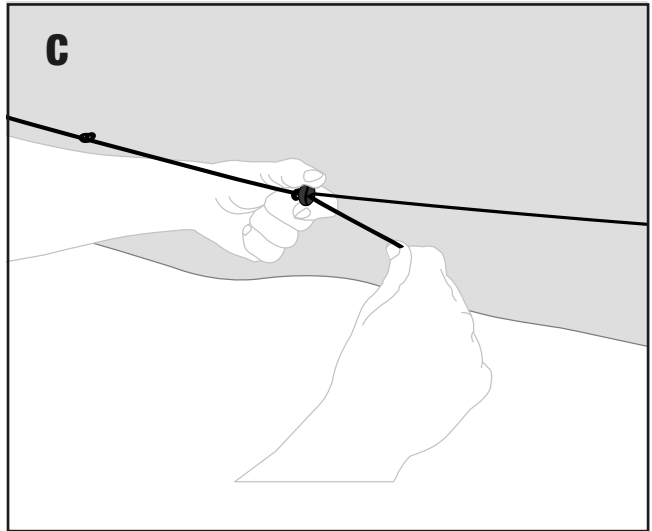

OVERLAND / AIR-CAMPING WINTER HOOD INSTRUCTIONS

- *Cappuccio invernale* OL/05A
- *Capuchon d'hiver* OL/05A
- *Thermohaube* OL/05A

X1

A

B

C

D

AUTOHOME[®] produced by
Zifer Italia Srl
Viale Risorgimento, 23
46017 Rivarolo Mantovano
(Mantova) Italy
Tel. +39 0376 99590
+39 0376 958164
Fax +39 0376 958088