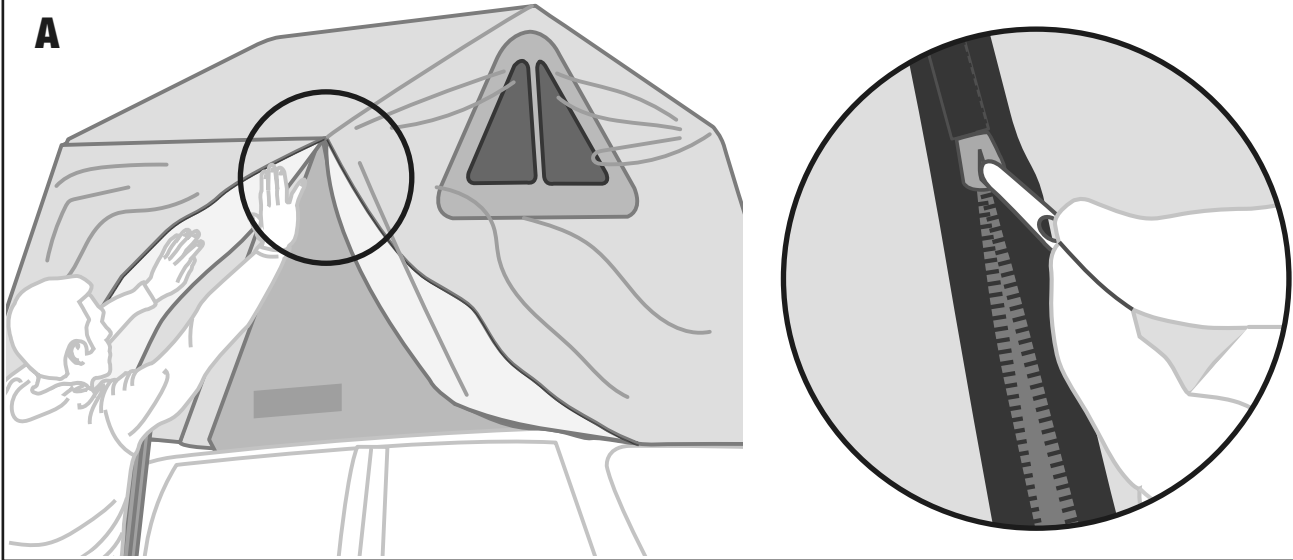

OVERLAND / AIR-CAMPING WINTER HOOD INSTRUCTIONS

- *Cappuccio invernale* OL/05A
- *Capuchon d'hiver* OL/05A
- *Thermohaube* OL/05A

X1

A

B

C

D

AUTOHOME[®] produced by
Zifer Italia Srl
Viale Risorgimento, 23
46017 Rivarolo Mantovano
(Mantova) Italy
Tel. +39 0376 99590
+39 0376 958164
Fax +39 0376 958088